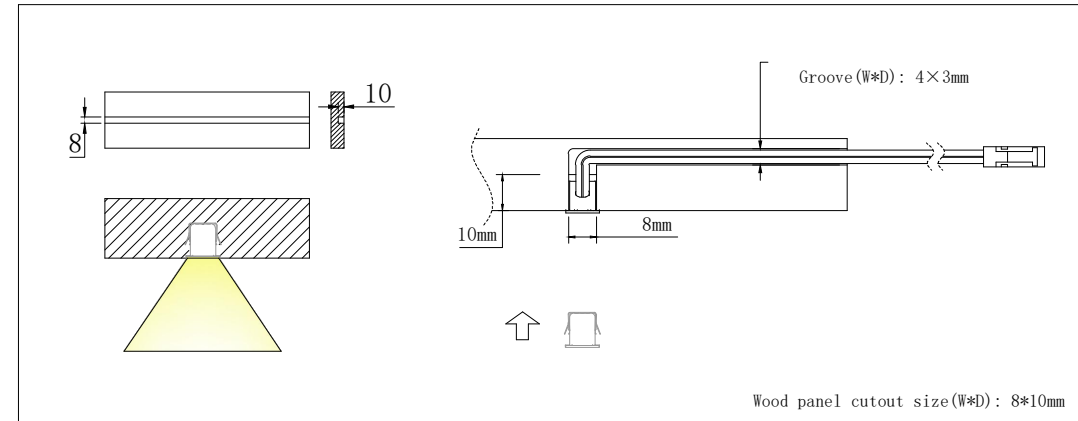

○ Installation View