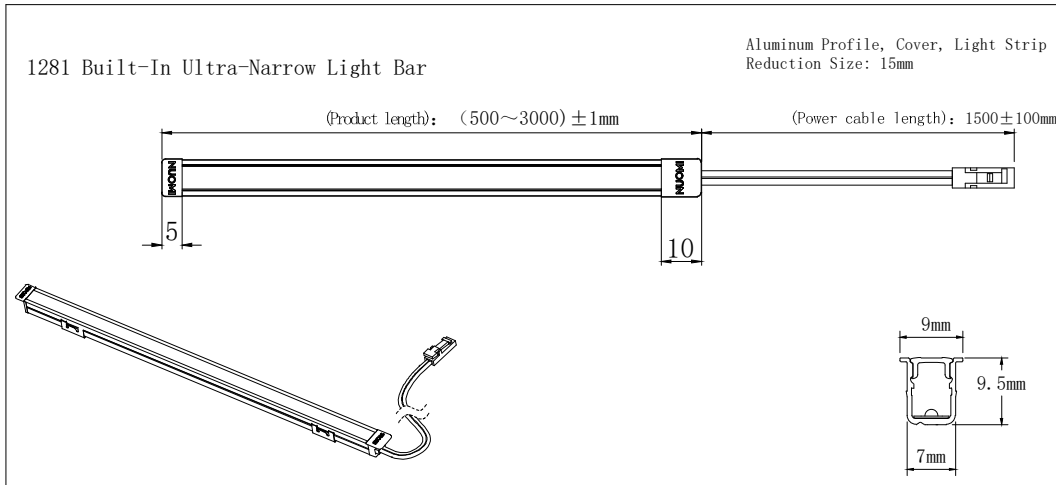

NUOMI

Installation Instruction

○ Preview