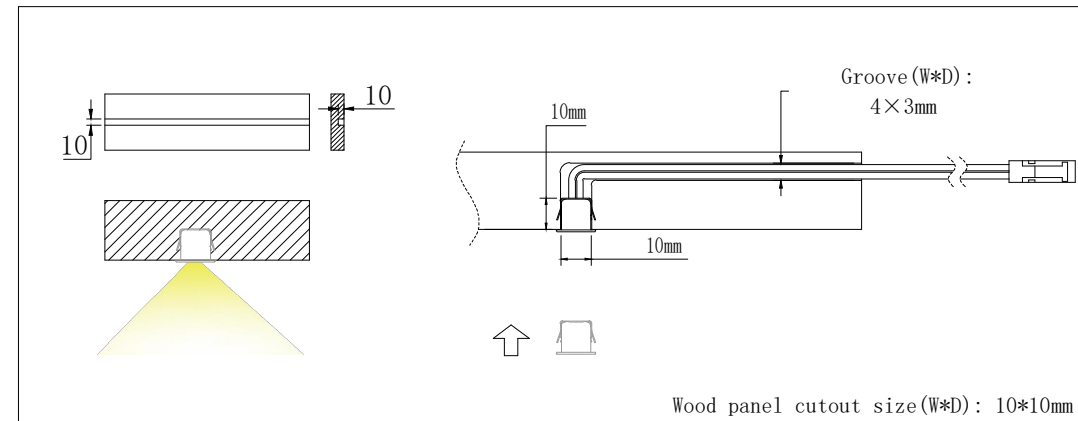

○ Installation View