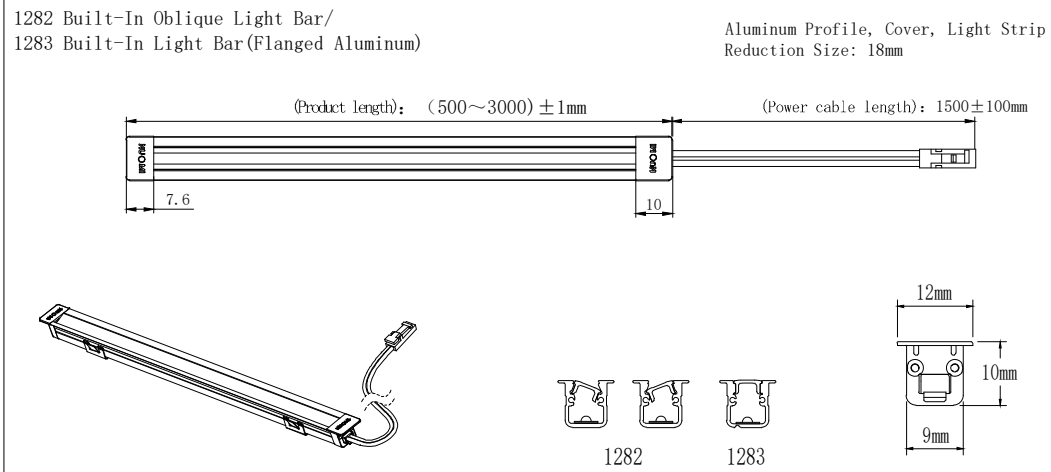

NUOMI

Installation instruction

○ Preview