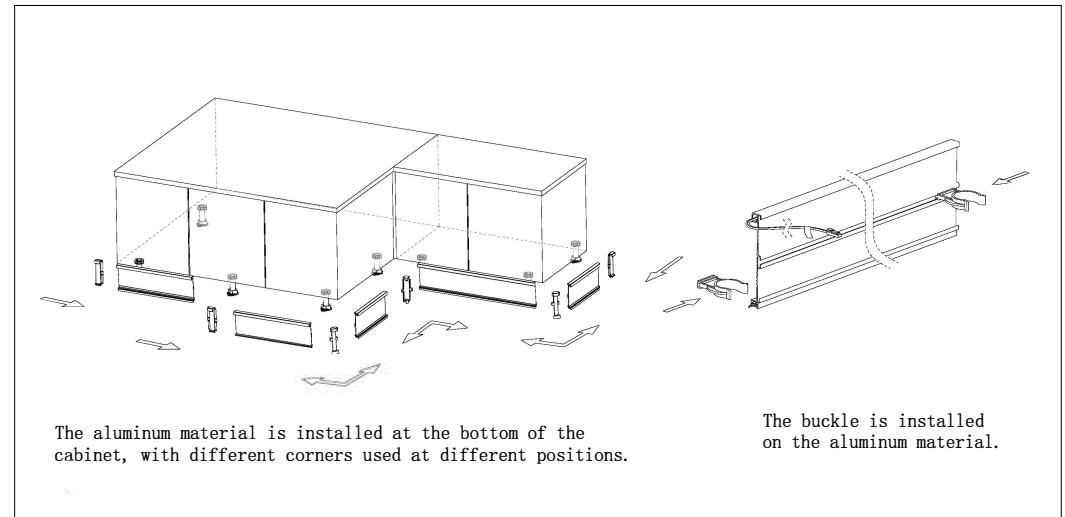

NUOMI

Installation Instruction

Preview

Parts List

Product Specifications and Applicable Cabinet Width

Item No.	Voltage	Power	Light Source	Color Temperature	CRI	(Working Temperature)	Sensor Switch	Connection
1294	DC12V	6W/M	COB light strip	3000K/4000K	≥90	-20~+40° C	No (external connection available)	Dupont cable

Installation Steps

Installation View