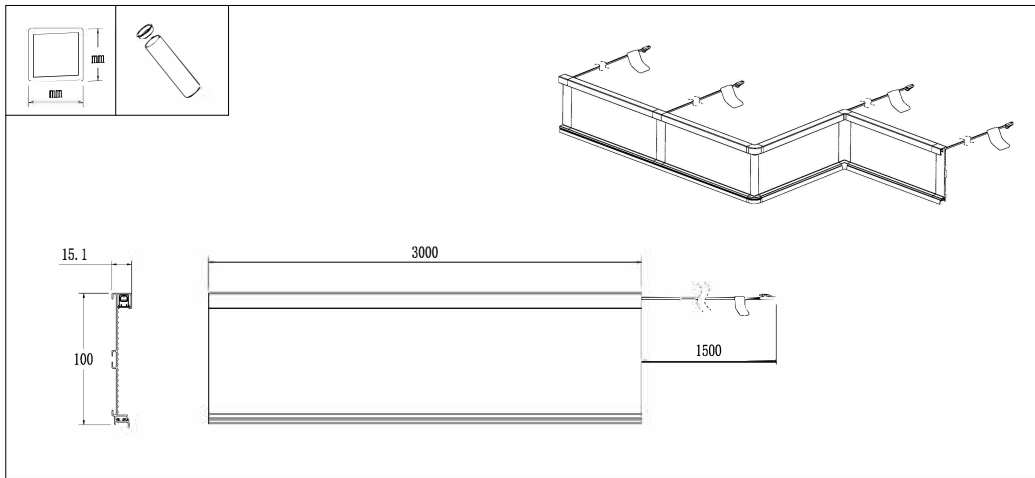

NUOMI

Installation Instruction

Preview

Parts List

Product Specifications and Applicable Cabinet Width

Item No.	Voltage	Power	Light Source	Color Temperature	CRI	(Working Temperature)	Sensor Switch	Connection
1294	DC12V	6W/M	COB light strip	3000K/4000K	≥90	-20~+40° C	No (external connection available)	Dupont cable

Installation Steps

Installation View