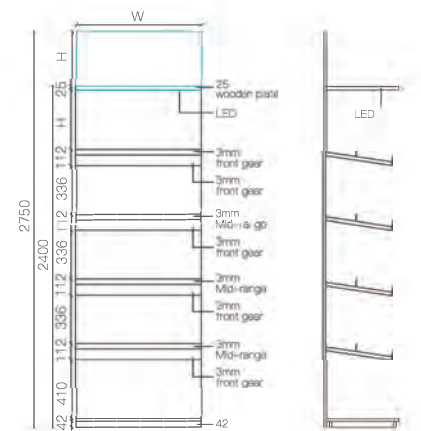

BG-009

ACCESSORIES