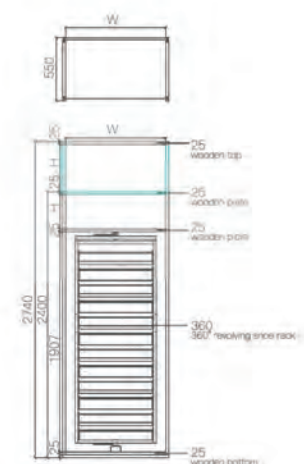

LM-007 / HLM-007