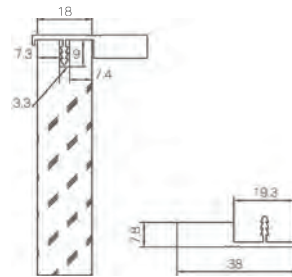

FUNCTION

DESIGN

collocate with type A, usually for dual hinged door

MINIMALIST HANDLE

EDGE BONDING HANDLE

Item No.	Applicative Width	Specification(L) mm	Aluminium color
13042311	450mm	448mm	bordeaux red
13042312	450mm	448mm	champagne gold
13042313	450mm	448mm	high-class grey
13042314	450mm	448mm	pure white
13042315	450mm	448mm	matte black
13042316	450mm	448mm	golden
13042321	600mm	598mm	bordeaux red
13042322	600mm	598mm	champagne gold
13042323	600mm	598mm	high-class grey
13042324	600mm	598mm	pure white
13042325	600mm	598mm	matte black
13042326	600mm	598mm	golden
13042331	800mm	798mm	bordeaux red
13042332	800mm	798mm	champagne gold
13042333	800mm	798mm	high-class grey
13042334	800mm	798mm	pure white
13042335	800mm	798mm	matte black
13042336	800mm	798mm	golden
13042341	900mm	898mm	bordeaux red
13042342	900mm	898mm	champagne gold
13042343	900mm	898mm	high-class grey
13042344	900mm	898mm	pure white
13042345	900mm	898mm	matte black
13042346	900mm	898mm	golden
13042351	size customization	size customization	bordeaux red
13042352	size customization	size customization	champagne gold
13042353	size customization	size customization	high-class grey
13042354	size customization	size customization	pure white
13042355	size customization	size customization	matte black
13042356	size customization	size customization	golden