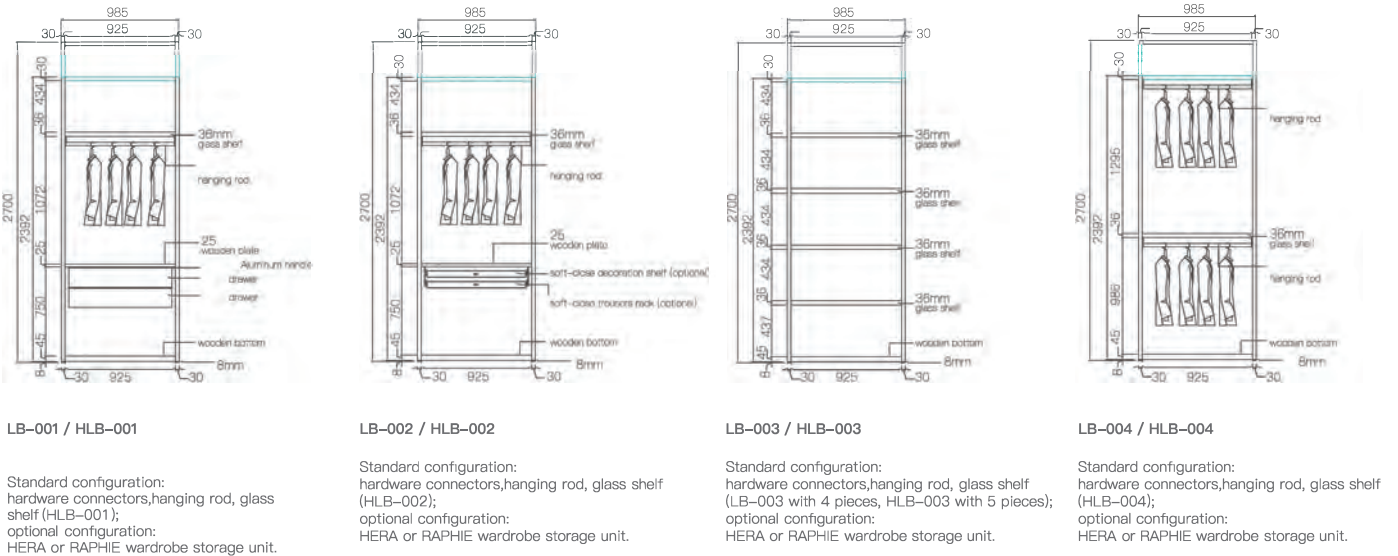

ALUMINIUM APPLICATION FOR CLOAKROOM

GLASS WARDROBE

Design Reference

Module Of Product

- * pin-type hinge glass door.
- * green drawing is taller height of glass wardrobe.
- * exclude wooden board.

MINIMALIST HANDLE