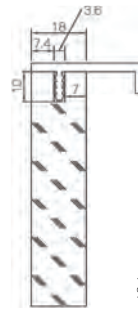

CONCEALED HANDLE FOR WALL CUPBOARD

Item No.	Specification(L) mm	Description
12513042	413mm	with lighting
12513062	563mm	
12513082	763mm	
12513092	863mm	with lighting
12514042	413mm	
12514062	563mm	
12514082	763mm	without lighting
12514092	863mm	
13041092	3000mm	

EDGE BANDING HANDLE

MINIMALIST HANDLE

EDGE BANDING HANDLE- F TYPE

Item No.	Applicative Width	Specification(L) mm	Aluminium color
13042011	450mm	448mm	bordeaux red
13042012	450mm	448mm	champagne gold
13042013	450mm	448mm	high-class grey
13042014	450mm	448mm	pure white
13042015	450mm	448mm	matte black
13042016	450mm	448mm	golden
13042021	600mm	598mm	bordeaux red
13042022	600mm	598mm	champagne gold
13042023	600mm	598mm	high-class grey
13042024	600mm	598mm	pure white
13042025	600mm	598mm	matte black
13042026	600mm	598mm	golden
13042031	800mm	798mm	bordeaux red
13042032	800mm	798mm	champagne gold
13042033	800mm	798mm	high-class grey
13042034	800mm	798mm	pure white
13042035	800mm	798mm	matte black
13042036	800mm	798mm	golden
13042041	900mm	898mm	bordeaux red
13042042	900mm	898mm	champagne gold
13042043	900mm	898mm	high-class grey
13042044	900mm	898mm	pure white
13042045	900mm	898mm	matte black
13042046	900mm	898mm	golden
13042051	size customization	size customization	bordeaux red
13042052	size customization	size customization	champagne gold
13042053	size customization	size customization	high-class grey
13042054	size customization	size customization	pure white
13042055	size customization	size customization	matte black
13042056	size customization	size customization	golden