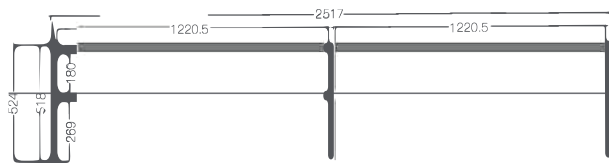

ACCESSORIES

LUMINIUM PROFILE FOR CENTER ISLAND CABINET / P . 158

GLASS SHELF WITH LIGHTING FOR
CENTER ISLAND CABINET / P . 157

ACCESSORIES

GLASS SHELF FOR CENTER ISLAND CABINET

Item No.	Specification(WxDxH) mm	Aluminium color
13064021	W2517xD220xH524mm	bordeaux red
13064022	W2517xD220xH524mm	champagne gold
13064023	W2517xD220xH524mm	high-class grey
13064024	W2517xD220xH524mm	pure white
13064025	W2517xD220xH524mm	matte black