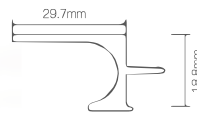

FUNCTION

DESIGN

MINIMALIST HANDLE

EDGE BONDING HANDLE – U2 TYPE

Item No.	Applicative Width	Specifcation(L) mm	Aluminium color
13042461	450mm	448mm	bordeaux red
13042462	450mm	448mm	champagne gold
13042463	450mm	448mm	high-class grey
13042464	450mm	448mm	pure white
13042465	450mm	448mm	matte black
13042466	450mm	448mm	golden
13042471	600mm	598mm	bordeaux red
13042472	600mm	598mm	champagne gold
13042473	600mm	598mm	high-class grey
13042474	600mm	598mm	pure white
13042475	600mm	598mm	matte black
13042476	600mm	598mm	golden
13042481	800mm	798mm	bordeaux red
13042482	800mm	798mm	champagne gold
13042483	800mm	798mm	high-class grey
13042484	800mm	798mm	pure white
13042485	800mm	798mm	matte black
13042486	800mm	798mm	golden
13042491	900mm	898mm	bordeaux red
13042492	900mm	898mm	champagne gold
13042493	900mm	898mm	high-class grey
13042494	900mm	898mm	pure white
13042495	900mm	898mm	matte black
13042496	900mm	898mm	golden
13042501	size customization	size customization	bordeaux red
13042502	size customization	size customization	champagne gold
13042503	size customization	size customization	high-class grey
13042504	size customization	size customization	pure white
13042505	size customization	size customization	matte black
13042506	size customization	size customization	golden