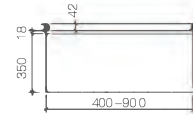

Design Reference

Top View