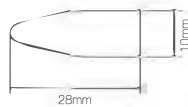

MINIMALIST HANDLE

SURFACE MOUNTED HANDLE-BULLET STYLE

Item No.	Specification(L) mm	Hole qty & distance	Aluminium color
13043061	2900mm	8, 320mm	bordeaux red
13043062	2900mm	8, 320mm	champagne gold
13043063	2900mm	8, 320mm	high-class grey
13043064	2900mm	8, 320mm	pure white
13043065	2900mm	8, 320mm	matte black
13043066	2900mm	8, 320mm	golden
13043071	2500mm	8, 320mm	bordeaux red
13043072	2500mm	8, 320mm	champagne gold
13043073	2500mm	8, 320mm	high-class grey
13043074	2500mm	8, 320mm	pure white
13043075	2500mm	8, 320mm	matte black
13043076	2500mm	8, 320mm	golden
13043081	1100mm	4, 320mm	bordeaux red
13043082	1100mm	4, 320mm	champagne gold
13043083	1100mm	4, 320mm	high-class grey
13043084	1100mm	4, 320mm	pure white
13043085	1100mm	4, 320mm	matte black
13043086	1100mm	4, 320mm	golden
13043091	220mm	2, 128mm	bordeaux red
13043092	220mm	2, 128mm	champagne gold
13043093	220mm	2, 128mm	high-class grey
13043094	220mm	2, 128mm	pure white
13043095	220mm	2, 128mm	matte black
13043096	220mm	2, 128mm	golden
13043101	148mm	2, 128mm	bordeaux red
13043102	148mm	2, 128mm	champagne gold
13043103	148mm	2, 128mm	high-class grey
13043104	148mm	2, 128mm	pure white
13043105	148mm	2, 128mm	matte black
13043106	148mm	2, 128mm	golden