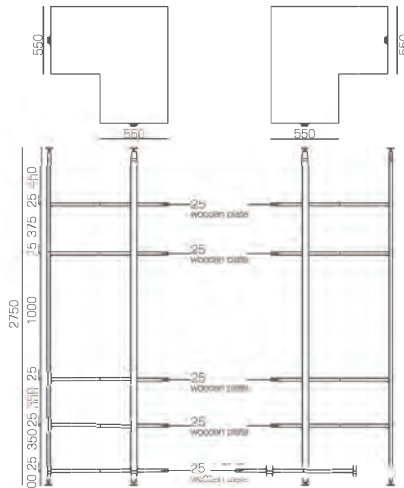

LZ-007

available for both top-to-floor and wall-to-floor pillar type

inside end pillar

ACCESSORIES

- Standard configuration: glass shelf, hanging rod.
- optional configuration: HERA or RAPHIE wardrobe storage unit.
- green drawing is taller height of glass wardrobe.
- exclude wooden board.