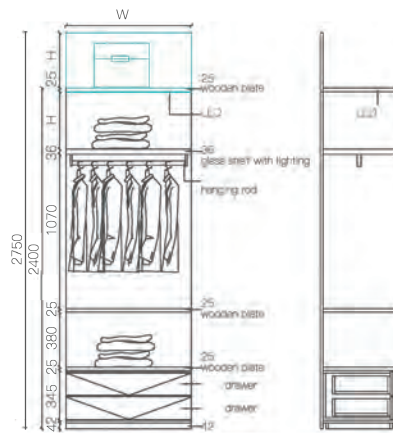

WALL- MOUNTED CLOSET

WALL-MOUNTED CLOSET

ALUMINIUM APPLICATION FOR CLOAKROOM

WALL-MOUNTED CLOSET

Design Reference

Elevation

Top View

Module Of Product