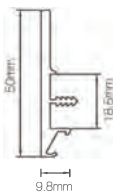

Item No.	Specification(WxH mm)	Aluminium color
13067311	W564xH50mm	bordeaux red
13067312	W564xH50mm	champagne gold
13067313	W564xH50mm	high-class grey
13067321	W664xH50mm	bordeaux red
13067322	W664xH50mm	champagne gold
13067323	W664xH50mm	high-class grey
13067331	W764xH50mm	bordeaux red
13067332	W764xH50mm	champagne gold
13067333	W764xH50mm	high-class grey
13067341	W864xH50mm	bordeaux red
13067342	W864xH50mm	champagne gold
13067343	W864xH50mm	high-class grey