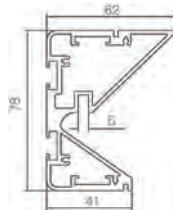

WALL PANELS

PROFILE 5 WAIST LINE

Item No.	Specification(L) mm	Aluminium color
13063051	3000mm	bordeaux red
13063052	3000mm	champagne gold
13063053	3000mm	high-class grey
13063054	3000mm	pure white
13063055	3000mm	matte black
13063056	3000mm	golden