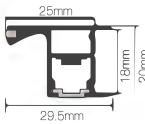

MINIMALIST HANDLE

CONCEALED HANDLE FOR DUAL-OPEN BASE CABINET

Item No.	Specification(L) mm	Aluminium color	Description
13041061	size customization (≤ 3000mm)	bordeaux red	with lighting
13041062	size customization (≤ 3000mm)	champagne gold	
13041063	size customization (≤ 3000mm)	high-class grey	
13041064	size customization (≤ 3000mm)	pure white	
13041065	size customization (≤ 3000mm)	matte black	
13041071	3000mm	bordeaux red	without lighting
13041072	3000mm	champagne gold	
13041073	3000mm	high-class grey	
13041074	3000mm	pure white	
13041075	3000mm	matte black	

CONCEALED HANDLE FOR WALL CUPBOARD

Item No.	Specification(L) mm	Description
12513042	413mm	with lighting
12513062	563mm	
12513082	763mm	
12513092	863mm	with lighting
12514042	413mm	
12514062	563mm	
12514082	763mm	without lighting
12514092	863mm	
13041092	3000mm	