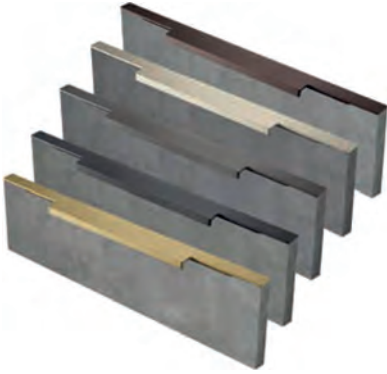

MINIMALIST HANDLE

EDGE BONDING HANDLE – F TYPE FOR THICK DOOR

Item No.	Applicative Width	Specification(L) mm	Aluminium color
13042411	450mm	448mm	bordeaux red
13042412	450mm	448mm	champagne gold
13042413	450mm	448mm	high-class grey
13042414	450mm	448mm	pure white
13042415	450mm	448mm	matte black
13042416	450mm	448mm	golden
13042421	600mm	598mm	bordeaux red
13042422	600mm	598mm	champagne gold
13042423	600mm	598mm	high-class grey
13042424	600mm	598mm	pure white
13042425	600mm	598mm	matte black
13042426	600mm	598mm	golden
13042431	800mm	798mm	bordeaux red
13042432	800mm	798mm	champagne gold
13042433	800mm	798mm	high-class grey
13042434	800mm	798mm	pure white
13042435	800mm	798mm	matte black
13042436	800mm	798mm	golden
13042441	900mm	898mm	bordeaux red
13042442	900mm	898mm	champagne gold
13042443	900mm	898mm	high-class grey
13042444	900mm	898mm	pure white
13042445	900mm	898mm	matte black
13042446	900mm	898mm	golden
13042451	size customization	size customization	bordeaux red
13042452	size customization	size customization	champagne gold
13042453	size customization	size customization	high-class grey
13042454	size customization	size customization	pure white
13042455	size customization	size customization	matte black
13042456	size customization	size customization	golden

FUNCTION

DESIGN