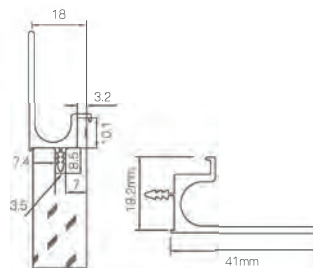

FUNCTION

DESIGN

collocate with type B, usually for dual hinged door

MINIMALIST HANDLE

EDGE BONDING HANDLE – B

Item No.	Applicative Width	Specification(L) mm	Aluminium color
13042211	450mm	448mm	bordeaux red
13042212	450mm	448mm	champagne gold
13042213	450mm	448mm	high-class grey
13042214	450mm	448mm	pure white
13042215	450mm	448mm	matte black
13042216	450mm	448mm	golden
13042221	600mm	598mm	bordeaux red
13042222	600mm	598mm	champagne gold
13042223	600mm	598mm	high-class grey
13042224	600mm	598mm	pure white
13042225	600mm	598mm	matte black
13042226	600mm	598mm	golden
13042231	800mm	798mm	bordeaux red
13042232	800mm	798mm	champagne gold
13042233	800mm	798mm	high-class grey
13042234	800mm	798mm	pure white
13042235	800mm	798mm	matte black
13042236	800mm	798mm	golden
13042241	900mm	898mm	bordeaux red
13042242	900mm	898mm	champagne gold
13042243	900mm	898mm	high-class grey
13042244	900mm	898mm	pure white
13042245	900mm	898mm	matte black
13042246	900mm	898mm	golden
13042251	size customization	size customization	bordeaux red
13042252	size customization	size customization	champagne gold
13042253	size customization	size customization	high-class grey
13042254	size customization	size customization	pure white
13042255	size customization	size customization	matte black
13042256	size customization	size customization	golden