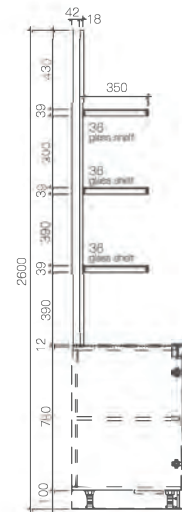

Side view

* according to drawing.

* exclude wooden board.