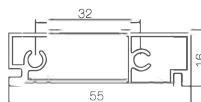

Item No.	Specification(L) mm	Aluminium color	Description
13069061	3000mm	bordeaux red	aluminium crossbean 2
13069062	3000mm	champagne gold	
13069063	3000mm	high-class grey	
13069064	3000mm	pure white	
13069065	3000mm	matte black	
13069071	3000mm	bordeaux red	aluminium crossbean 2 accessories
13069072	3000mm	champagne gold	
13069073	3000mm	high-class grey	
13069074	3000mm	pure white	
13069075	3000mm	matte black