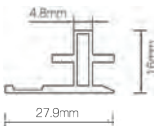

PROFILE 70% SEAM LINE