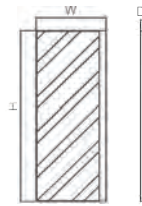

frame material: aluminium alloy
frame thickness: 22mm
glass feature: tempered glass
glass thickness: 5mm
hinge: NUOMI specific hinge
hinge material: cold rolled steel
open angle: $96\pm 3^\circ$
handle: U1 type