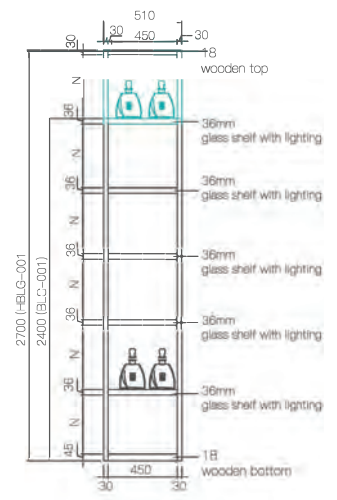

BLJG-003

HBLJG-003

- pin-type hinge glass door.
- green drawing is taller height of glass wardrobe.
- exclude wooden board.