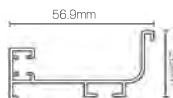

Item No.	Specification(L) mm	Aluminium color	Description
13041041	size customization (≤ 3000mm)	bordeaux red	
13041042	size customization (≤ 3000mm)	champagne gold	
13041043	size customization (≤ 3000mm)	high-class grey	with lighting
13041044	size customization (≤ 3000mm)	pure white	
13041045	size customization (≤ 3000mm)	matte black	
13041051	3000mm	bordeaux red	
13041052	3000mm	champagne gold	
13041053	3000mm	high-class grey pure	without lighting
13041054	3000mm	white	
13041055	3000mm	matte black