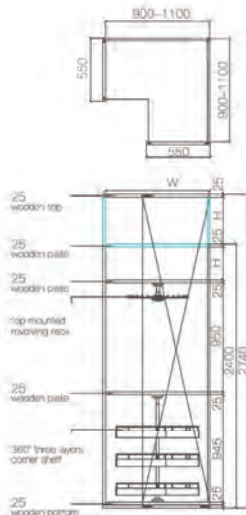

ALUMINIUM APPLICATION FOR CLOAKROOM

ALUMINIUM WOOD CLOAKROOM

LM-004 / HLM-004