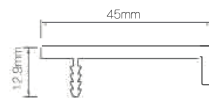

FUNCTION

DESIGN

MINIMALIST HANDLE

EDGE BONDING HANDLE – THUMB TYPE

Item No.	Applicative Width	Specification(L) mm	Aluminium color
13042161	450mm	448mm	bordeaux red
13042162	450mm	448mm	champagne gold
13042163	450mm	448mm	high-class grey
13042164	450mm	448mm	pure white
13042165	450mm	448mm	matte black
13042166	450mm	448mm	golden
13042171	600mm	598mm	bordeaux red
13042172	600mm	598mm	champagne gold
13042173	600mm	598mm	high-class grey
13042174	600mm	598mm	pure white
13042175	600mm	598mm	matte black
13042176	600mm	598mm	golden
13042181	800mm	798mm	bordeaux red
13042182	800mm	798mm	champagne gold
13042183	800mm	798mm	high-class grey
13042184	800mm	798mm	pure white
13042185	800mm	798mm	matte black
13042186	800mm	798mm	golden
13042191	900mm	898mm	bordeaux red
13042192	900mm	898mm	champagne gold
13042193	900mm	898mm	high-class grey
13042194	900mm	898mm	pure white
13042195	900mm	898mm	matte black
13042196	900mm	898mm	golden
13042201	size customization	size customization	bordeaux red
13042202	size customization	size customization	champagne gold
13042203	size customization	size customization	high-class grey
13042204	size customization	size customization	pure white
13042205	size customization	size customization	matte black
13042206	size customization	size customization	golden