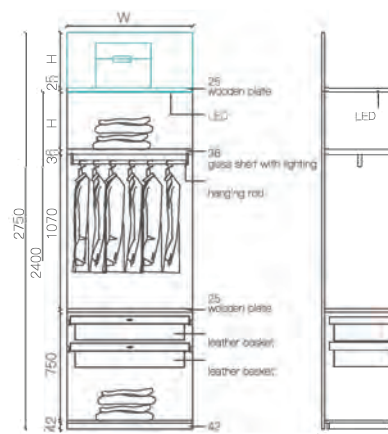

ALUMINIUM APPLICATION FOR CLOAKROOM

WALL-MOUNTED CLOSET

Design Reference

Elevation

Top View

Module Of Product

BG-002

- Standard configuration: glass shelf, hanging rod.
- optional configuration: HERA or RAPHIE wardrobe storage unit.
- green drawing is taller height of glass wardrobe.
- exclude wooden board.