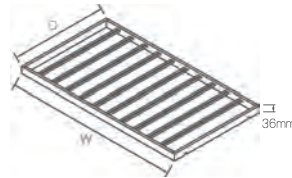

ACCESSORIES

SHELF

Item No.	Specification(WxDxH) mm	Aluminium color
13067011	(W600-1000)x(D600)xH36	bordeaux red
13067012	(W600-1000)x(D600)xH36	champagne gold
13067013	(W600-1000)x(D600)xH36	high-class grey