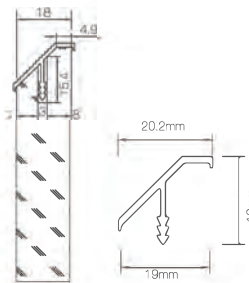

FUNCTION

DESIGN

MINIMALIST HANDLE

OBLIQUE EDGE BONDING HANDLE

Item No.	Applicative Width	Specification(L) mm	Aluminium color
13042361	450mm	448mm	bordeaux red
13042362	450mm	448mm	champagne gold
13042363	450mm	448mm	high-class grey
13042364	450mm	448mm	pure white
13042365	450mm	448mm	matte black
13042366	450mm	448mm	golden
13042371	600mm	598mm	bordeaux red
13042372	600mm	598mm	champagne gold
13042373	600mm	598mm	high-class grey
13042374	600mm	598mm	pure white
13042375	600mm	598mm	matte black
13042376	600mm	598mm	golden
13042381	800mm	798mm	bordeaux red
13042382	800mm	798mm	champagne gold
13042383	800mm	798mm	high-class grey
13042384	800mm	798mm	pure white
13042385	800mm	798mm	matte black
13042386	800mm	798mm	golden
13042391	900mm	898mm	bordeaux red
13042392	900mm	898mm	champagne gold
13042393	900mm	898mm	high-class grey
13042394	900mm	898mm	pure white
13042395	900mm	898mm	matte black
13042396	900mm	898mm	golden
13042401	size customization	size customization	bordeaux red
13042402	size customization	size customization	champagne gold
13042403	size customization	size customization	high-class grey
13042404	size customization	size customization	pure white
13042405	size customization	size customization	matte black
13042406	size customization	size customization	golden