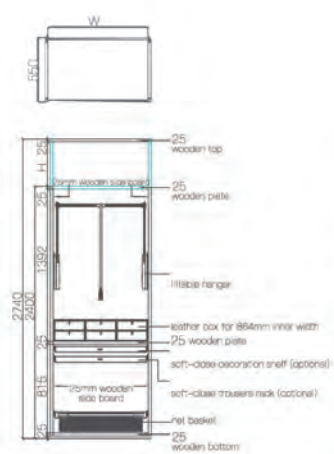

LM-008 / HLM-008

LM-009 / HLM-009

side end pillar

side end pillar

- * Standard configuration: glass shelf, hanging rod.
- * optional configuration: HERA or RAPHIE wardrobe storage unit.
- * green drawing is taller height of glass wardrobe.
- * exclude wooden board.