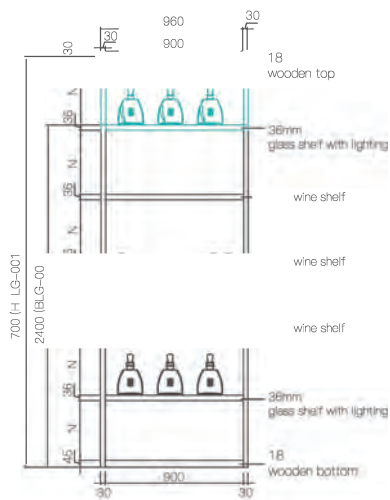

HBLG-004

- * glass door with concealed pivot hinge.
- * green drawing is taller height of glass wardrobe.
- * exclude wooden board.

GLASS CABINET

GLASS WINE CABINET

Item No.	Specification(WxDxH) mm	Aluminium color	Glass color	Module Name
13014011	W960xD500x(H2400)	bordeaux red	amber-yellow glass	BLJG-001
13014012	W960xD500x(H2400)	champagne gold	amber-yellow glass	
13014013	W960xD500x(H2400)	high-class grey	grey glass	
13014014	W960xD500x(H2400)	pure white	white glass	
13014021	W960xD500x(H2400)	bordeaux red	amber-yellow glass	BLJG-002
13014022	W960xD500x(H2400)	champagne gold	amber-yellow glass	
13014023	W960xD500x(H2400)	high-class grey	grey glass	
13014024	W960xD500x(H2400)	pure white	white glass	
13014031	W510xD500x(H2400)	bordeaux red	amber-yellow glass	BLJG-003
13014032	W510xD500x(H2400)	champagne gold	amber-yellow glass	
13014033	W510xD500x(H2400)	high-class grey	grey glass	
13014034	W510xD500x(H2400)	pure white	white glass	
13014041	W960xD500x(H2700)	bordeaux red	amber-yellow glass	HBLJG-001
13014042	W960xD500x(H2700)	champagne gold	amber-yellow glass	
13014043	W960xD500x(H2700)	high-class grey	grey glass	
13014044	W960xD500x(H2700)	pure white	white glass	
13014051	W960xD500x(H2700)	bordeaux red	amber-yellow glass	HBLJG-002
13014052	W960xD500x(H2700)	champagne gold	amber-yellow glass	
13014053	W960xD500x(H2700)	high-class grey	grey glass	
13014054	W960xD500x(H2700)	pure white	white glass	
13014061	W510xD500x(H2700)	bordeaux red	amber-yellow glass	HBLJG-002
13014062	W510xD500x(H2700)	champagne gold	amber-yellow glass	
13014063	W510xD500x(H2700)	high-class grey	grey glass	
13014064	W510xD500x(H2700)	pure white	white glass	

GLASS CABINET

GLASS WINE CABINET

Design Reference

BLJG-001

BLJG-002

BLJG-001

Module Of Product

BLJG-001