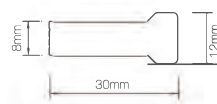

MINIMALIST HANDLE

SURFACE MOUNTED HANDLE- T TYPE

Item No.	Specification(L) mm	Hole qty & distance	Aluminium color
13043011	2900mm	320mm	bordeaux red
13043012	2900mm	320mm	champagne gold
13043013	2900mm	320mm	high-class grey
13043014	2900mm	320mm	pure white
13043015	2900mm	320mm	matte black
13043016	2900mm	320mm	golden
13043021	2500mm	320mm	bordeaux red
13043022	2500mm	320mm	champagne gold
13043023	2500mm	320mm	high-class grey
13043024	2500mm	320mm	pure white
13043025	2500mm	320mm	matte black
13043026	2500mm	320mm	golden
13043031	1100mm	320mm	bordeaux red
13043032	1100mm	320mm	champagne gold
13043033	1100mm	320mm	high-class grey
13043034	1100mm	320mm	pure white
13043035	1100mm	320mm	matte black
13043036	1100mm	320mm	golden
13043041	220mm	128mm	bordeaux red
13043042	220mm	128mm	champagne gold
13043043	220mm	128mm	high-class grey
13043044	220mm	128mm	pure white
13043045	220mm	128mm	matte black
13043046	220mm	128mm	golden
13043051	148mm	128mm	bordeaux red
13043052	148mm	128mm	champagne gold
13043053	148mm	128mm	high-class grey
13043054	148mm	128mm	pure white
13043055	148mm	128mm	matte black
13043056	148mm	128mm	golden