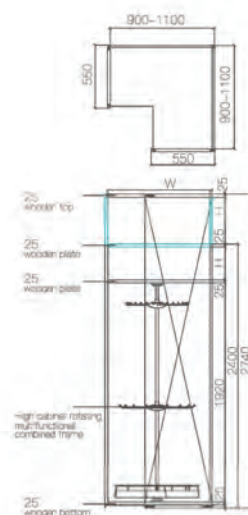

LM-005 / HLM-005