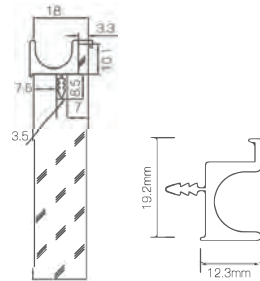

FUNCTION

DESIGN

MINIMALIST HANDLE

EDGE BONDING HANDLE – A

Item No.	Applicative Width	Specification(L) mm	Aluminium color
13042261	450mm	448mm	bordeaux red
13042262	450mm	448mm	champagne gold
13042263	450mm	448mm	high-class grey
13042264	450mm	448mm	pure white
13042265	450mm	448mm	matte black
13042266	450mm	448mm	golden
13042271	600mm	598mm	bordeaux red
13042272	600mm	598mm	champagne gold
13042273	600mm	598mm	high-class grey
13042274	600mm	598mm	pure white
13042275	600mm	598mm	matte black
13042276	600mm	598mm	golden
13042281	800mm	798mm	bordeaux red
13042282	800mm	798mm	champagne gold
13042283	800mm	798mm	high-class grey
13042284	800mm	798mm	pure white
13042285	800mm	798mm	matte black
13042286	800mm	798mm	golden
13042291	900mm	898mm	bordeaux red
13042292	900mm	898mm	champagne gold
13042293	900mm	898mm	high-class grey
13042294	900mm	898mm	pure white
13042295	900mm	898mm	matte black
13042296	900mm	898mm	golden
13042301	size customization	size customization	bordeaux red
13042302	size customization	size customization	champagne gold
13042303	size customization	size customization	high-class grey
13042304	size customization	size customization	pure white
13042305	size customization	size customization	matte black
13042306	size customization	size customization	golden