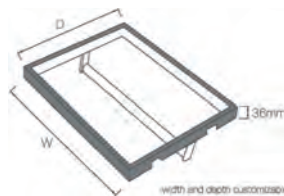

ALUMINUM FRAME GLASS SHELF WITH LIGHT AND HANGING ROD

Item No.	Specification(WxH mm)	Aluminium color	Glass color
13068021	(D600)xH36x(W600-1000)	bordeaux red	amber-yellow glass
13068022	(D600)xH36x(W600-1000)	champagne gold	amber-yellow glass
13068023	(D600)xH36x(W600-1000)	high-class grey	grey glass