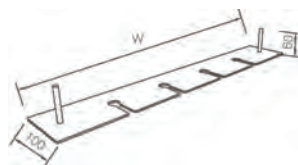

RACK

Item No.	Specification(WxDxH) mm	Aluminium color
13067211	W600xD100xH60mm (700)	bordeaux red
13067212	W600xD100xH60mm (700)	champagne gold
13067213	W600xD100xH60mm (700)	high-class grey
13067221	W800xD100xH60mm (900)	bordeaux red
13067222	W800xD100xH60mm (900)	champagne gold
13067223	W800xD100xH60mm (900)	high-class grey
13067231	W900xD100xH60mm (1000)	bordeaux red
13067232	W900xD100xH60mm (1000)	champagne gold
13067233	W900xD100xH60mm (1000)	high-class grey