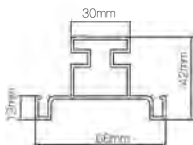

MINIMALIST HANDLE

CONCEALED HANDLE FOR DUAL HINGED-DOOR TALL CABINET

Item No.	Specification(L) mm	Aluminium color
13041011	3000mm	bordeaux red
13041012	3000mm	champagne gold
13041013	3000mm	high-class grey
13041014	3000mm	pure white
13041015	3000mm	matte black

CONCEALED HANDLE FOR SINGLE-DOOR TALL CABINET

Item No.	Specification(L) mm	Aluminium color
13041021	3000mm	bordeaux red
13041022	3000mm	champagne gold
13041023	3000mm	high-class grey
13041024	3000mm	pure white
13041025	3000mm	matte black