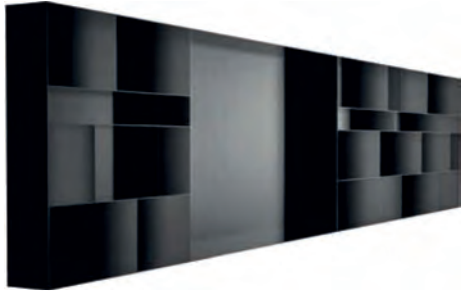

Module Of Product

LBSG-001
custom size

LBSG-002
custom size

OPEN SHELF

TV CABINET OPEN SHELF

Item No.	Specification(WxDxH) mm	Aluminium color	Module Name
13024011	(W200-600)x(D200-300)xH1200	bordeaux red	LBDSG-001
13024012	(W200-600)x(D200-300)xH1200	champagne gold	
13024013	(W200-600)x(D200-300)xH1200	high-class grey	
13024014	(W200-600)x(D200-300)xH1200	pure white	
13024015	(W200-600)x(D200-300)xH1200	matte black	
13024021	(W800)x(D200-300)xH1200	bordeaux red	LBDSG-002
13024022	(W800)x(D200-300)xH1200	champagne gold	
13024023	(W800)x(D200-300)xH1200	high-class grey	
13024024	(W800)x(D200-300)xH1200	pure white	
13024025	(W800)x(D200-300)xH1200	matte black	
13024031	W1400x(D200-300)xH1200	bordeaux red	LBDSG-003
13024032	W1400x(D200-300)xH1200	champagne gold	
13024033	W1400x(D200-300)xH1200	high-class grey	
13024034	W1400x(D200-300)xH1200	pure white	
13024035	W1400x(D200-300)xH1200	matte black	