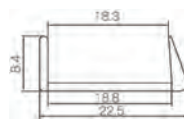

Item No.	Specification(L) mm	Aluminium color
13069041	3000mm	bordeaux red
13069042	3000mm	champagne gold
13069043	3000mm	high-class grey
13069044	3000mm	pure white
13069045	3000mm	matte black