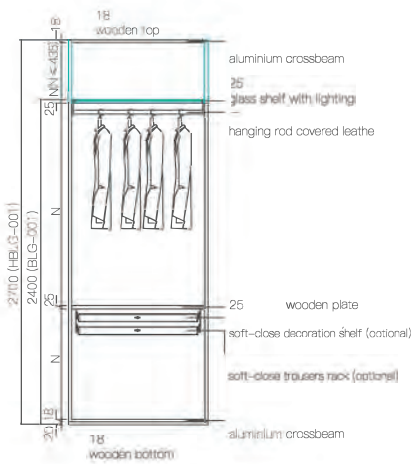

BLG-002

HBLG-002