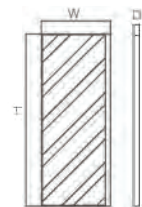

frame material: aluminium alloy
frame thickness: 22mm
glass feature: tempered glass
glass thickness: 5mm
hinge: NUOMI specific hinge
hinge material: cold rolled steel
open angle: $96\pm 3^\circ$
handle: U2 type