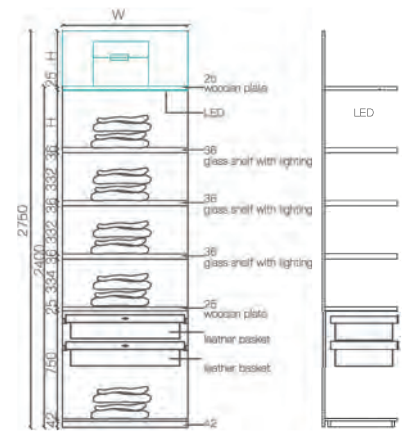

BG-003

- Standard configuration: glass shelf, hanging rod.
- optional configuration: HERA or RAPHIE wardrobe storage unit.
- green drawing is taller height of glass wardrobe.
- exclude wooden board.