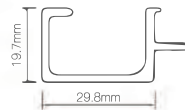

FUNCTION

DESIGN

MINIMALIST HANDLE

EDGE BANDING HANDLE- G TYPE

Item No.	Applicative Width	Specification(L) mm	Aluminium color
13042061	450mm	448mm	bordeaux red
13042062	450mm	448mm	champagne gold
13042063	450mm	448mm	high-class grey
13042064	450mm	448mm	pure white
13042065	450mm	448mm	matte black
13042066	450mm	448mm	golden
13042071	600mm	598mm	bordeaux red
13042072	600mm	598mm	champagne gold
13042073	600mm	598mm	high-class grey
13042074	600mm	598mm	pure white
13042075	600mm	598mm	matte black
13042076	600mm	598mm	golden
13042081	800mm	798mm	bordeaux red
13042082	800mm	798mm	champagne gold
13042083	800mm	798mm	high-class grey
13042084	800mm	798mm	pure white
13042085	800mm	798mm	matte black
13042086	800mm	798mm	golden
13042091	900mm	898mm	bordeaux red
13042092	900mm	898mm	champagne gold
13042093	900mm	898mm	high-class grey
13042094	900mm	898mm	pure white
13042095	900mm	898mm	matte black
13042096	900mm	898mm	golden
13042101	size customization	size customization	bordeaux red
13042102	size customization	size customization	champagne gold
13042103	size customization	size customization	high-class grey
13042104	size customization	size customization	pure white
13042105	size customization	size customization	matte black
13042106	size customization	size customization	golden