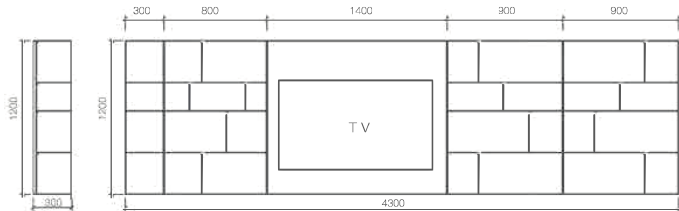

Design Reference