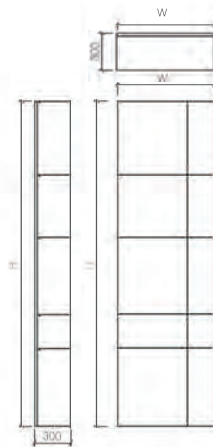

LBSG-002
custom size