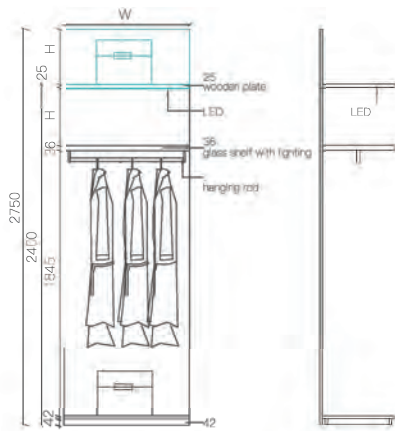

ALUMINIUM APPLICATION FOR CLOAKROOM

WALL-MOUNTED CLOSET

BG-004