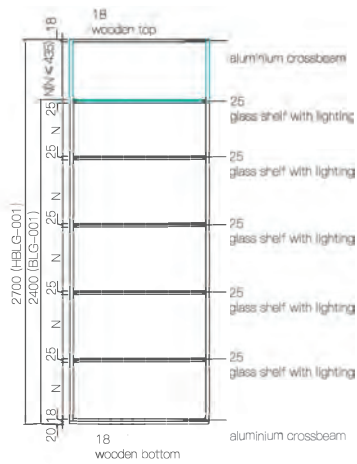

BLG-003

HBLG-003