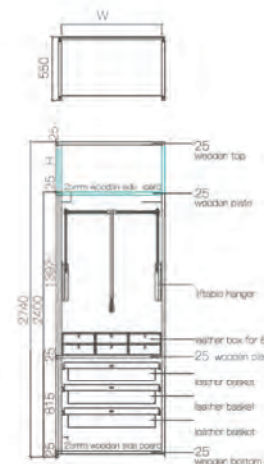

LM-006 / HLM-006