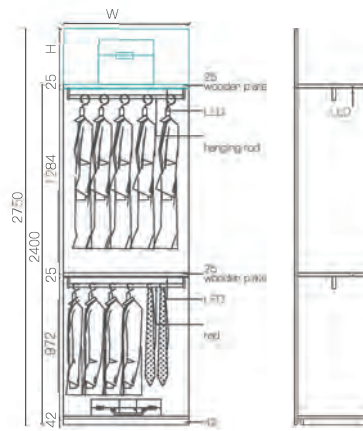

ALUMINIUM APPLICATION FOR CLOAKROOM

WALL-MOUNTED CLOSET

BG-005

ACCESSORIES