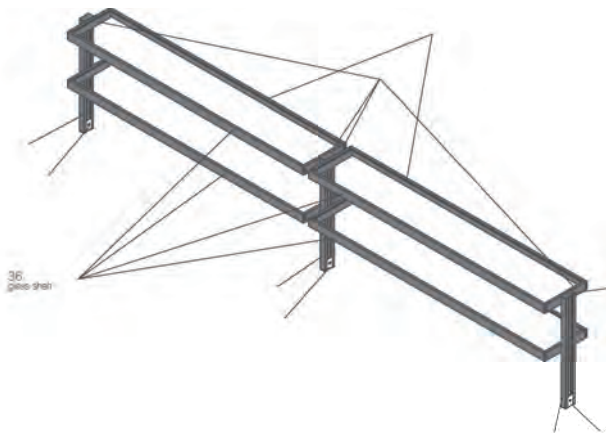

ACCESSORIES

LUMINIUM PROFILE FOR CENTER ISLAND CABINET / P . 158

GLASS SHELF WITH LIGHTING FOR
CENTER ISLAND CABINET / P . 157

ACCESSORIES

GLASS SHELF FOR CENTER ISLAND CABINET

Item No.	Specification(WxDxH) mm	Aluminium color
13064021	W2517xD220xH524mm	bordeaux red
13064022	W2517xD220xH524mm	champagne gold
13064023	W2517xD220xH524mm	high-class grey
13064024	W2517xD220xH524mm	pure white
13064025	W2517xD220xH524mm	matte black