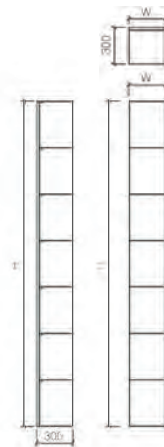

Module Of Product

LBSG-001
custom size