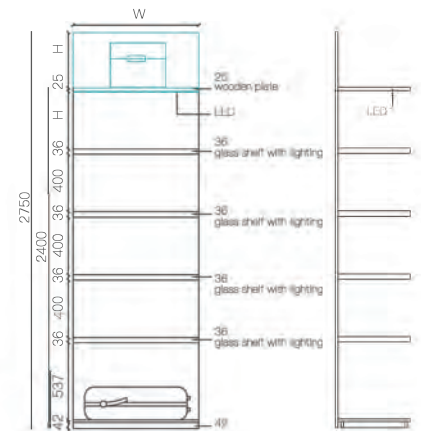

ALUMINIUM APPLICATION FOR CLOAKROOM

WALL-MOUNTED CLOSET

BG-006

ACCESSORIES