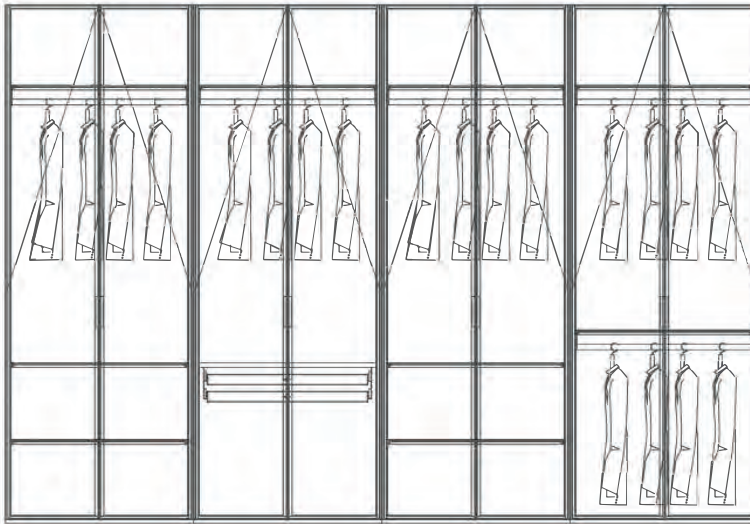

GLASS CABINET

GLASS WARDROBE

Design Reference

HBLG-001

HBLG-002

HBLG-001

HBLG-004