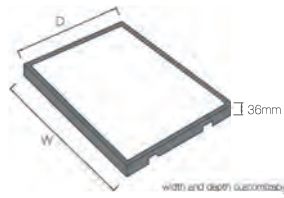

ACCESSORIES

ALUMINUM FRAME GLASS SHELF WITH LIGHT

Item No.	Specification(WxH mm)	Aluminium color	Glass color
13068011	(D600)xH36x(W300-1000)	bordeaux red	amber-yellow glass
13068012	(D600)xH36x(W300-1000)	champagne gold	amber-yellow glass
13068013	(D600)xH36x(W300-1000)	high-class grey	grey glass