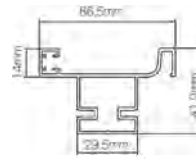

Item No.	Specification(L) mm	Aluminium color
13041031	size customization (≤ 3000mm)	bordeaux red
13041032	size customization (≤ 3000mm)	champagne gold
13041033	size customization (≤ 3000mm)	high-class grey
13041034	size customization (≤ 3000mm)	pure white
13041035	size customization (≤ 3000mm)	matte black