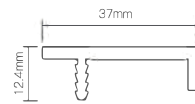

EDGE BANDING HANDLE

MINIMALIST HANDLE

EDGE BANDING HANDLE- F TYPE

Item No.	Applicative Width	Specification(L) mm	Aluminium color
13042011	450mm	448mm	bordeaux red
13042012	450mm	448mm	champagne gold
13042013	450mm	448mm	high-class grey
13042014	450mm	448mm	pure white
13042015	450mm	448mm	matte black
13042016	450mm	448mm	golden
13042021	600mm	598mm	bordeaux red
13042022	600mm	598mm	champagne gold
13042023	600mm	598mm	high-class grey
13042024	600mm	598mm	pure white
13042025	600mm	598mm	matte black
13042026	600mm	598mm	golden
13042031	800mm	798mm	bordeaux red
13042032	800mm	798mm	champagne gold
13042033	800mm	798mm	high-class grey
13042034	800mm	798mm	pure white
13042035	800mm	798mm	matte black
13042036	800mm	798mm	golden
13042041	900mm	898mm	bordeaux red
13042042	900mm	898mm	champagne gold
13042043	900mm	898mm	high-class grey
13042044	900mm	898mm	pure white
13042045	900mm	898mm	matte black
13042046	900mm	898mm	golden
13042051	size customization	size customization	bordeaux red
13042052	size customization	size customization	champagne gold
13042053	size customization	size customization	high-class grey
13042054	size customization	size customization	pure white
13042055	size customization	size customization	matte black
13042056	size customization	size customization	golden