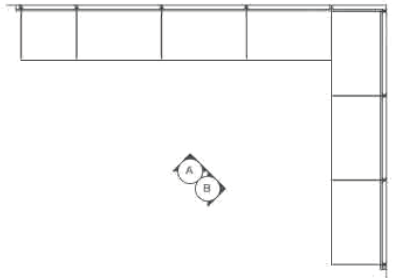

ALUMINIUM APPLICATION FOR CLOAKROOM

WALL-MOUNTED CLOSET

Design Reference

Elevation

Top View

Module Of Product

- Standard configuration: glass shelf, hanging rod.
- optional configuration: HERA or RAPHIE wardrobe storage unit.
- green drawing is taller height of glass wardrobe.
- exclude wooden board.