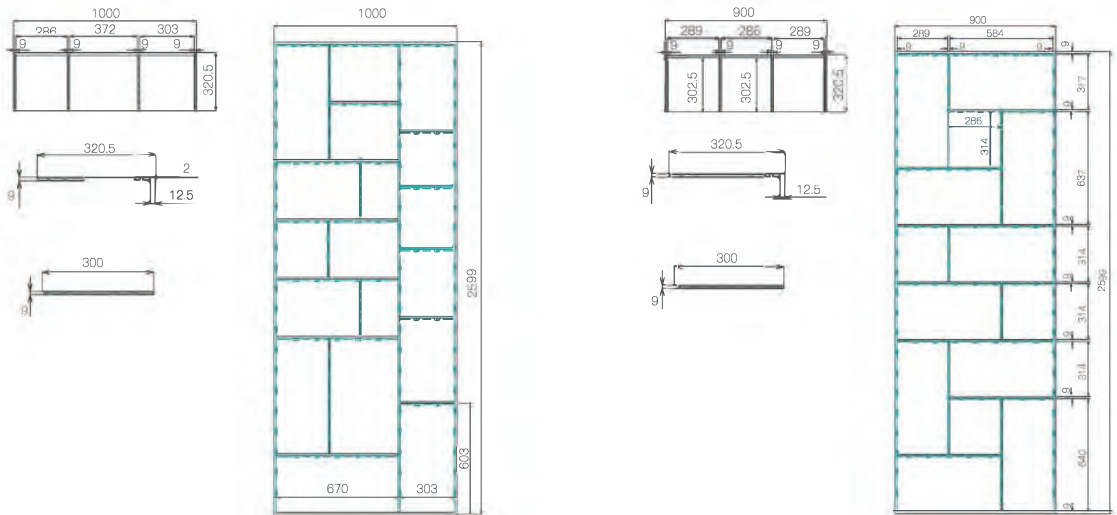

Design Reference

exclude wooden board.
custom size according to drawing.

ALUMINIUM VERTICAL PLATE
FOR BOOK CABINET

Product Name	Item No.	Specification(WxDxH) mm	Aluminium color
with lighting	13066012	W265x(H3000)	champagne gold
	13066013	W265x(H3000)	high-class grey
with lighting	13066022	W265x(H3000)	champagne gold
	13066023	W265x(H3000)	high-class grey
without lighting	13066032	W300xH3000 (cuttable)	champagne gold
	13066033	W300xH3000 (cuttable)	high-class grey
without lighting	13066042	W300xH3000 (cuttable)	champagne gold
	13066043	W300xH3000 (cuttable)	high-class grey