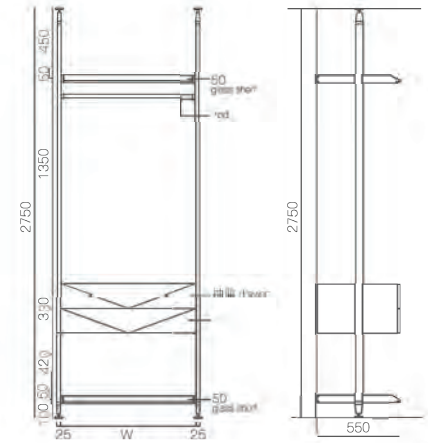

ALUMINIUM APPLICATION FOR CLOAKROOM

PILLAR-TYPE CLOSET

LZ-004

available for both top-to-floor and wall-to-floor pillar type

LZ-005

available for both top-to-floor and wall-to-floor pillar type

LZ-006

available for both top-to-floor and wall-to-floor pillar type