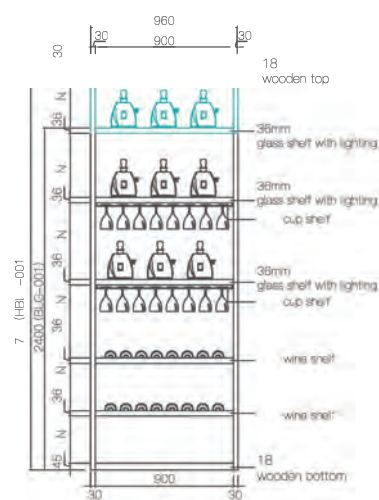

BLJG-002

HBLJG-002