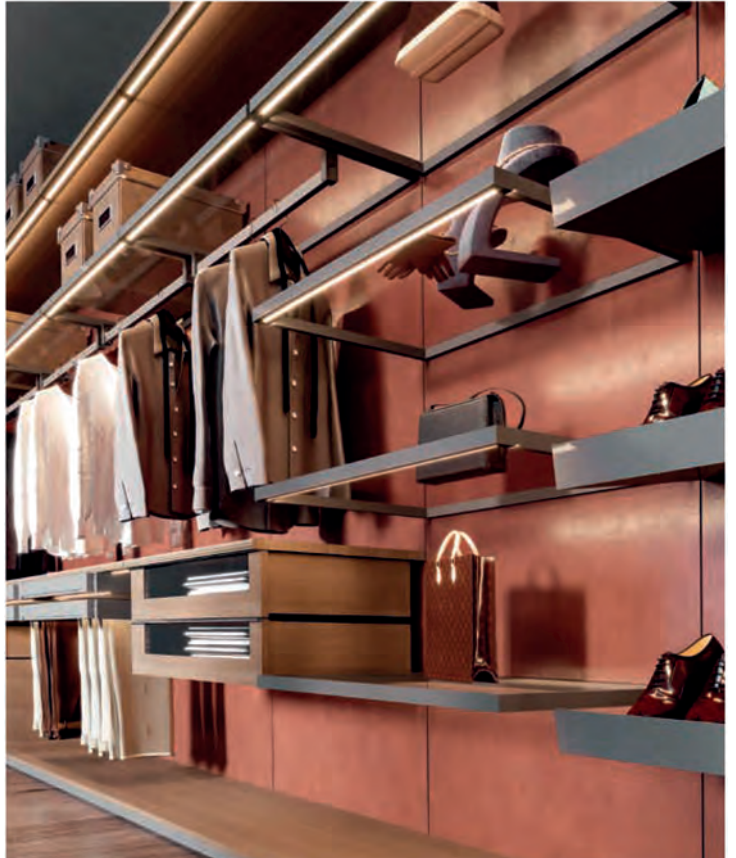

WALL- MOUNTED CLOSET

WALL-MOUNTED CLOSET

ALUMINIUM APPLICATION FOR CLOAKROOM

WALL-MOUNTED CLOSET

Design Reference

Elevation

Top View

Module Of Product