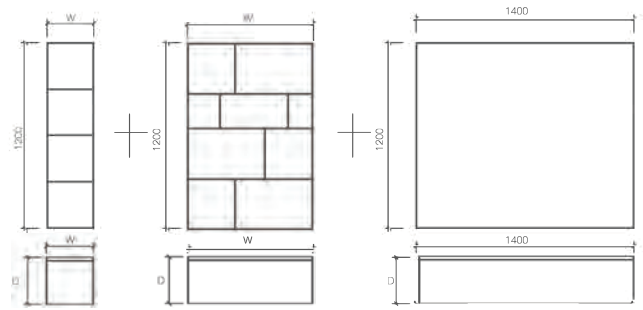

Module Of Product

LBDSG-001

LBDSG-002

LBDSG-003