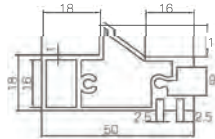

Item No.	Specification(L) mm	Aluminium color
13069051	3000mm	bordeaux red
13069052	3000mm	champagne gold
13069053	3000mm	high-class grey
13069054	3000mm	pure white
13069055	3000mm	matte black