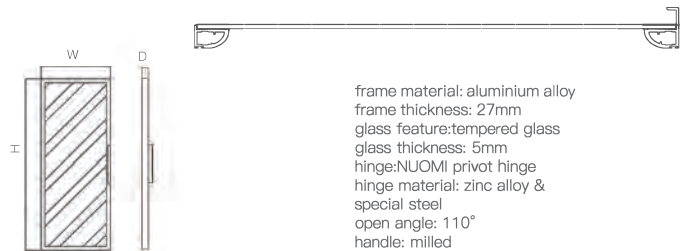

MINIMALIST GLASS DOOR

50MM BEVEL FRAME GLASS DOOR

Product Name	Item No.	Specification(WxDxH) mm	Aluminium color	Glass color
without handle	13051071	(W300-600)xD21x(H2800) custom size within 2800mm	bordeaux red	amber-yellow glass
	13051072	(W300-600)xD21x(H2800) custom size within 2800mm	champagne gold	amber-yellow glass
	13051073	(W300-600)xD21x(H2800) custom size within 2800mm	high-class grey	grey glass
	13051074	(W300-600)xD21x(H2800) custom size within 2800mm	pure white	white glass
	13051075	(W300-600)xD21x(H2800) custom size within 2800mm	matte black	grey glass
with handle	13051081	(W300-600)xD21x(H2800) custom size within 2800mm	bordeaux red	amber-yellow glass
	13051082	(W300-600)xD21x(H2800) custom size within 2800mm	champagne gold	amber-yellow glass
	13051083	(W300-600)xD21x(H2800) custom size within 2800mm	high-class grey	grey glass
	13051084	(W300-600)xD21x(H2800) custom size within 2800mm	pure white	white glass
	13051085	(W300-600)xD21x(H2800) custom size within 2800mm	matte black	grey glass

PIVOT-HINGE GLASS DOOR

Item No.	Specification(WxDxH) mm	Aluminium color	Glass color
13051031	(W300-600)xD27x(H2800) custom size within 2800mm	bordeaux red	amber-yellow glass
13051032	(W300-600)xD27x(H2800) custom size within 2800mm	champagne gold	amber-yellow glass
13051033	(W300-600)xD27x(H2800) custom size within 2800mm	high-class grey	grey glass
13051034	(W300-600)xD27x(H2800) custom size within 2800mm	pure white	white glass
13051035	(W300-600)xD27x(H2800) custom size within 2800mm	matte black	grey glass