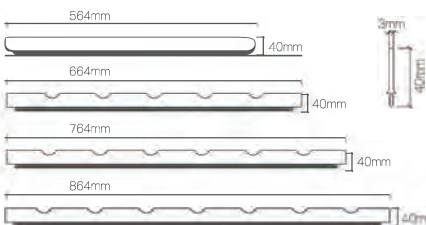

Item No.	Specification(WxH mm)	Aluminium color
13067111	W564xH40mm	bordeaux red
13067112	W564xH40mm	champagne gold
13067113	W564xH40mm	high-class grey
13067121	W664xH40mm	bordeaux red
13067122	W664xH40mm	champagne gold
13067123	W664xH40mm	high-class grey
13067131	W764xH40mm	bordeaux red
13067132	W764xH40mm	champagne gold
13067133	W764xH40mm	high-class grey
13067141	W864xH40mm	bordeaux red
13067142	W864xH40mm	champagne gold
13067143	W864xH40mm	high-class grey