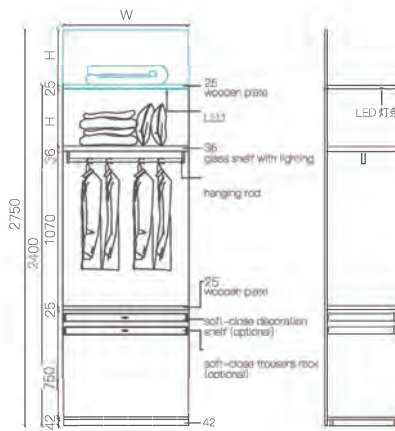

ALUMINIUM APPLICATION FOR CLOAKROOM

WALL-MOUNTED CLOSET

BG-007

ACCESSORIES