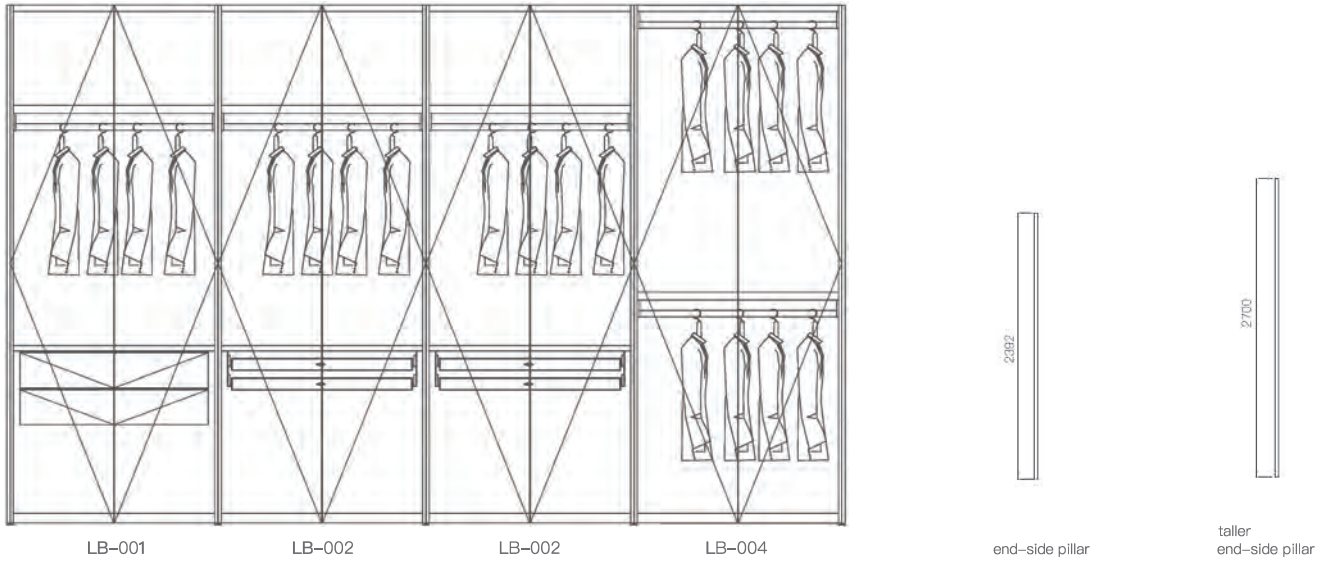

ALUMINIUM APPLICATION FOR CLOAKROOM

GLASS WARDROBE

Design Reference

Module Of Product

- * pin-type hinge glass door.
- * green drawing is taller height of glass wardrobe.
- * exclude wooden board.

MINIMALIST HANDLE