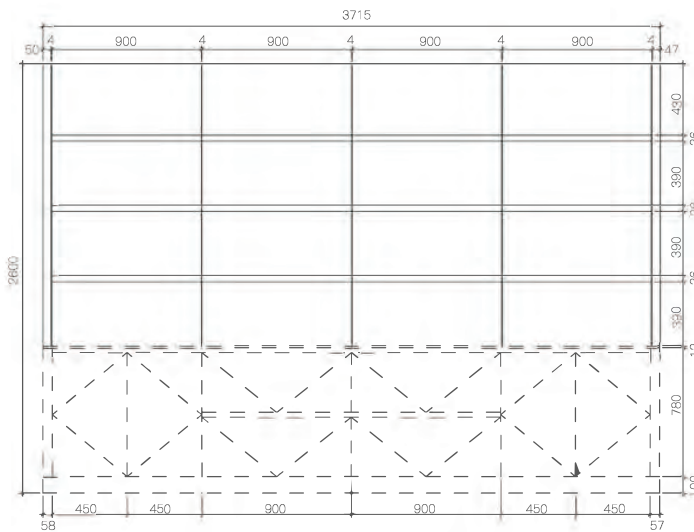

ACCESSORIES

WALL-MOUNTED GLASS SHELF WITH LIGHTING

ACCESSORIES

Item No.	Specification(WxDxH) mm	Aluminium color
13068031	(W400-900)xD350x(H1500-2000)	bordeaux red
13068032	(W400-900)xD350x(H1500-2000)	champagne gold
13068033	(W400-900)xD350x(H1500-2000)	high-class grey
13068034	(W400-900)xD350x(H1500-2000)	pure white
13068035	(W400-900)xD350x(H1500-2000)	matte black

Design Reference

Top View

Elevation

Side view

* according to drawing.

* exclude wooden board.