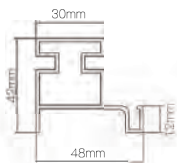

MINIMALIST HANDLE

CONCEALED HANDLE FOR DUAL HINGED-DOOR TALL CABINET

Item No.	Specification(L) mm	Aluminium color
13041011	3000mm	bordeaux red
13041012	3000mm	champagne gold
13041013	3000mm	high-class grey
13041014	3000mm	pure white
13041015	3000mm	matte black

CONCEALED HANDLE FOR SINGLE-DOOR TALL CABINET

Item No.	Specification(L) mm	Aluminium color
13041021	3000mm	bordeaux red
13041022	3000mm	champagne gold
13041023	3000mm	high-class grey
13041024	3000mm	pure white
13041025	3000mm	matte black