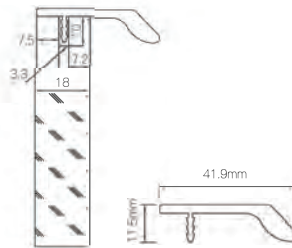

FUNCTION

DESIGN

MINIMALIST HANDLE

EDGE BONDING HANDLE – THUMB TYPE

Item No.	Applicative Width	Specification(L) mm	Aluminium color
13042161	450mm	448mm	bordeaux red
13042162	450mm	448mm	champagne gold
13042163	450mm	448mm	high-class grey
13042164	450mm	448mm	pure white
13042165	450mm	448mm	matte black
13042166	450mm	448mm	golden
13042171	600mm	598mm	bordeaux red
13042172	600mm	598mm	champagne gold
13042173	600mm	598mm	high-class grey
13042174	600mm	598mm	pure white
13042175	600mm	598mm	matte black
13042176	600mm	598mm	golden
13042181	800mm	798mm	bordeaux red
13042182	800mm	798mm	champagne gold
13042183	800mm	798mm	high-class grey
13042184	800mm	798mm	pure white
13042185	800mm	798mm	matte black
13042186	800mm	798mm	golden
13042191	900mm	898mm	bordeaux red
13042192	900mm	898mm	champagne gold
13042193	900mm	898mm	high-class grey
13042194	900mm	898mm	pure white
13042195	900mm	898mm	matte black
13042196	900mm	898mm	golden
13042201	size customization	size customization	bordeaux red
13042202	size customization	size customization	champagne gold
13042203	size customization	size customization	high-class grey
13042204	size customization	size customization	pure white
13042205	size customization	size customization	matte black
13042206	size customization	size customization	golden