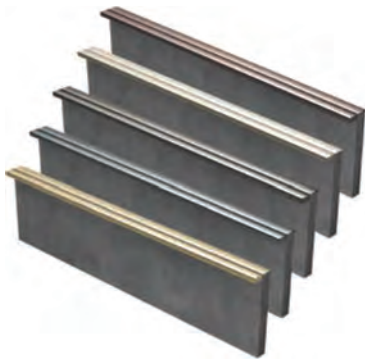

MINIMALIST HANDLE

EDGE BONDING HANDLE