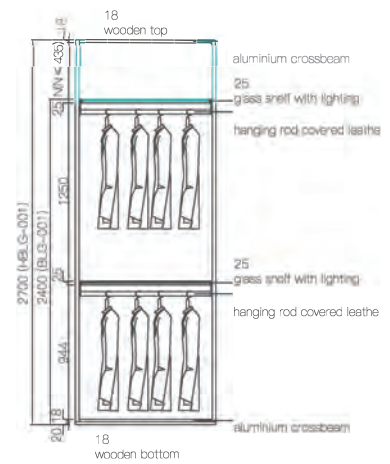

BLG-004

HBLG-004

- glass door with concealed pivot hinge.
- green drawing is taller height of glass wardrobe.
- exclude wooden board.