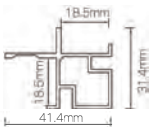

PROFILE 6 ROSSING LINE