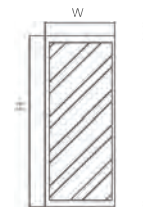

ALUMINIUM FRAME GLASS DOOR WITH PIN-TYPE HINGE

frame material: aluminium alloy
frame thickness: 35mm
glass feature: tempered glass
glass thickness: 5mm
hinge: pin-type hinge
hinge material: zinc alloy
open angle: 270°
handle: milled

Item No.	Specification(WxDxH) mm	Aluminium color	Glass color
13051091	(W300-600)x(D35x(H2800)) custom size within 2800mm	bordeaux red	amber-yellow glass
13051092	(W300-600)x(D35x(H2800)) custom size within 2800mm	champagne gold	amber-yellow glass
13051093	(W300-600)x(D35x(H2800)) custom size within 2800mm	high-class grey	grey glass
13051094	(W300-600)x(D35x(H2800)) custom size within 2800mm	pure white	white glass
13051095	(W300-600)x(D35x(H2800)) custom size within 2800mm	matte black	grey glass