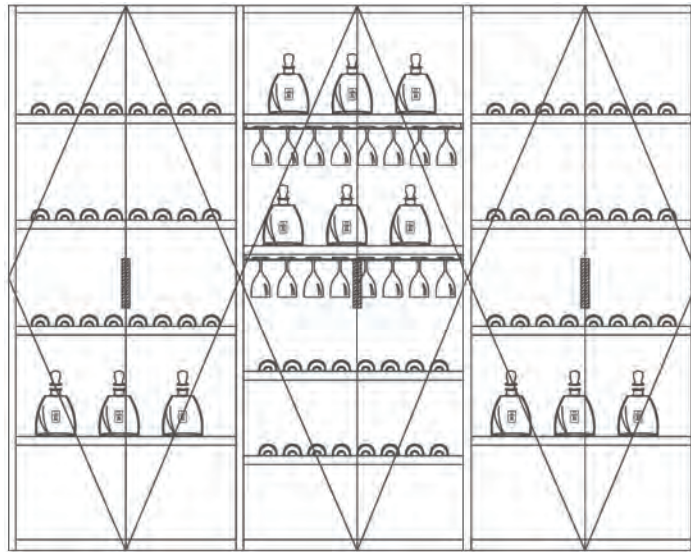

GLASS CABINET

GLASS WINE CABINET

Design Reference

BLJG-001

BLJG-002

BLJG-001

Module Of Product