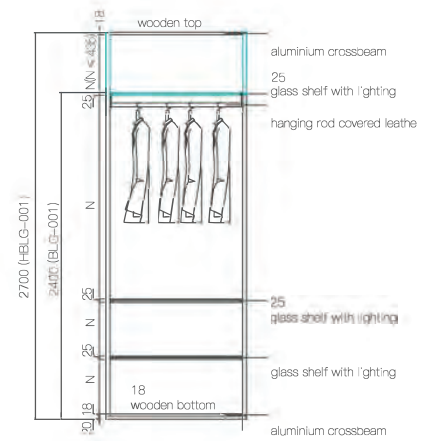

Module Of Product

BLG-001

HBLG-001