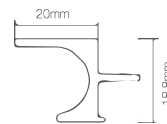

FUNCTION

DESIGN

MINIMALIST HANDLE

EDGE BONDING HANDLE – U1 TYPE

Item No.	Applicative Width	Specification(L) mm	Aluminium color
13042111	450mm	448mm	bordeaux red
13042112	450mm	448mm	champagne gold
13042113	450mm	448mm	high-class grey
13042114	450mm	448mm	pure white
13042115	450mm	448mm	matte black
13042116	450mm	448mm	golden
13042121	600mm	598mm	bordeaux red
13042122	600mm	598mm	champagne gold
13042123	600mm	598mm	high-class grey
13042124	600mm	598mm	pure white
13042125	600mm	598mm	matte black
13042126	600mm	598mm	golden
13042131	800mm	798mm	bordeaux red
13042132	800mm	798mm	champagne gold
13042133	800mm	798mm	high-class grey
13042134	800mm	798mm	pure white
13042135	800mm	798mm	matte black
13042136	800mm	798mm	golden
13042141	900mm	898mm	bordeaux red
13042142	900mm	898mm	champagne gold
13042143	900mm	898mm	high-class grey
13042144	900mm	898mm	pure white
13042145	900mm	898mm	matte black
13042146	900mm	898mm	golden
13042151	size customization	size customization	bordeaux red
13042152	size customization	size customization	champagne gold
13042153	size customization	size customization	high-class grey
13042154	size customization	size customization	pure white
13042155	size customization	size customization	matte black
13042156	size customization	size customization	golden