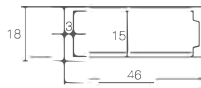

Item No.	Specification(WxDxH) mm	Aluminium color
13069081	size customization	bordeaux red
13069082	size customization	champagne gold
13069083	size customization	high-class grey
13069084	size customization	pure white
13069085	size customization	matte black