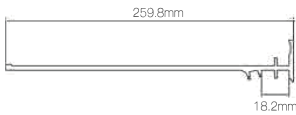

WALL PANELS

HANGING-FREE LAYER PANEL