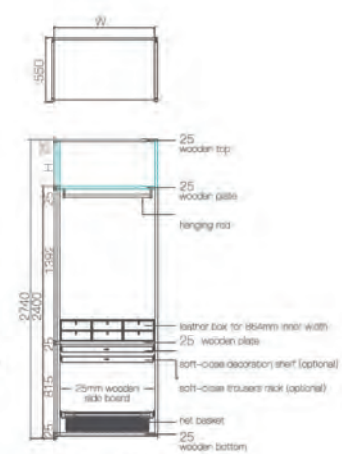

LM-008 / HLM-008

LM-009 / HLM-009

side end pillar

side end pillar

- * Standard configuration: glass shelf, hanging rod.
- * optional configuration: HERA or RAPHIE wardrobe storage unit.
- * green drawing is taller height of glass wardrobe.
- * exclude wooden board.