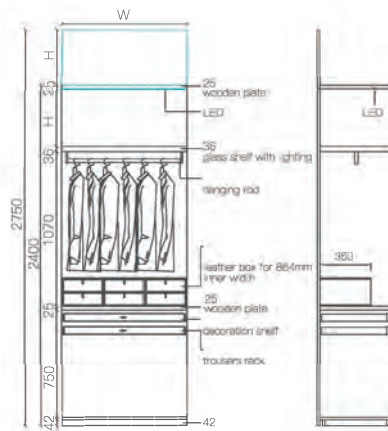

ALUMINIUM APPLICATION FOR CLOAKROOM

WALL-MOUNTED CLOSET

BG-008

ACCESSORIES