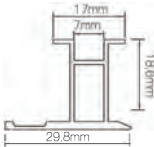

WALL PANELS

PROFILE 5 WAIST LINE

Item No.	Specification(L) mm	Aluminium color
13063051	3000mm	bordeaux red
13063052	3000mm	champagne gold
13063053	3000mm	high-class grey
13063054	3000mm	pure white
13063055	3000mm	matte black
13063056	3000mm	golden