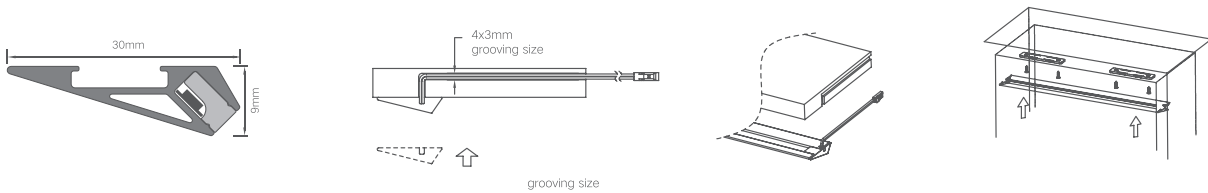

COLOR TEMPERATURE ADJUSTABLE

INSTALLATION INSTRUCTIONS

TECHNICAL DETAILS

Color Temperature	Item No.	Size (mm)	Power	Remark	
	Highclass grey	Matte black			
(3000K、4000K、6000K)	12430043	12430045	400mm	4W	
	12430063	12430065	600mm	6W	
	12430083	12430085	800mm	8W	
	12430103	12430105	1000mm	10W	
	12430123	12430125	1200mm	12W	
	12430153	12430155	1500mm	15W	
	12430183	12430185	1800mm	18W	both ends bonding wire with 2pcs of end cap
	12430283	12430285	2800mm	28W	
3000K	12433043	12433045	400mm	4W	
	12433063	12433065	600mm	6W	
	12433083	12433085	800mm	8W	
	12433103	12433105	1000mm	10W	
	12433123	12433125	1200mm	12W	
	12433153	12433155	1500mm	15W	
	12433183	12433185	1800mm	18W	both ends bonding wire with 2pcs of end cap
	12433283	12433285	2800mm	28W	
4000K	12434043	12434045	400mm	4W	
	12434063	12434065	600mm	6W	
	12434083	12434085	800mm	8W	
	12434103	12434105	1000mm	10W	
	12434123	12434125	1200mm	12W	
	12434153	12434155	1500mm	15W	
	12434183	12434185	1800mm	18W	both ends bonding wire with 2pcs of end cap
	12434283	12434285	2800mm	28W	
	12439991	bordeaux red	/	/	custom size
	12439992	champagne gold	/	/	custom size