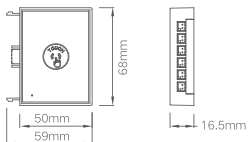

INSTALLATION INSTRUCTIONS

TECHNICAL DETAILS

Item No.	12581002
Size (mm)	59x68x16.5mm
Color	Black
Input voltage	12VDC
Output current	100W
Antenna	PCB
Installation	< 10M