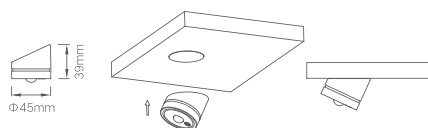

INSTALLATION INSTRUCTIONS

TECHNICAL DETAILS

Item No.	12221002
Size (mm)	Φ45X40mm
Input voltage	3VDC
Standby current	3-10UA
Sensing distance	body infrared sensor
Sensing distance	1-3m
Installation	30 seconds
Installation	magnetic surface mounted