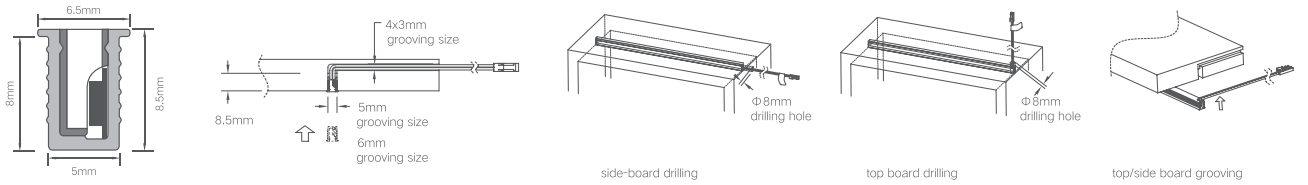

COLOR TEMPERATURE ADJUSTABLE

INSTALLATION INSTRUCTIONS

TECHNICAL DETAILS

Color Temperature	Item No.	Size (mm)	Power	Remark	
	Highclass grey	Matte black			
(3000K、4000K、6000K)	12410043	12410045	400mm	4W	
	12410063	12410065	600mm	6W	
	12410083	12410085	800mm	8W	
	12410103	12410105	1000mm	10W	
	12410123	12410125	1200mm	12W	
	12410153	12410155	1500mm	15W	
	12410183	12410185	1800mm	18W	both ends bonding wire
	12410283	12410285	2800mm	28W	
3000K	12413043	12413045	400mm	4W	
	12413063	12413065	600mm	6W	
	12413083	12413085	800mm	8W	
	12413103	12413105	1000mm	10W	
	12413123	12413125	1200mm	12W	
	12413153	12413155	1500mm	15W	
	12413183	12413185	1800mm	18W	both ends bonding wire
	12413283	12413285	2800mm	28W	
4000K	12414043	12414045	400mm	4W	
	12414063	12414065	600mm	6W	
	12414083	12414085	800mm	8W	
	12414103	12414105	1000mm	10W	
	12414123	12414125	1200mm	12W	
	12414153	12414155	1500mm	15W	
	12414183	12414185	1800mm	18W	both ends bonding wire
	12414283	12414285	2800mm	28W	
	12419991	bordeaux red	/	/	custom size
	12419992	champagne gold	/	/	custom size