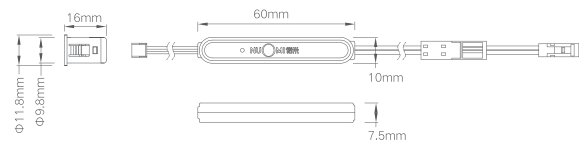

INSTALLATION INSTRUCTIONS

TECHNICAL DETAILS

Item No.	12222001
Size (mm)	Φ10x15mm
Color	Black
Input voltage	DC12-24V
Sensing distance	hand sweep 5-8CM door control 3-5CM
Installation	(ole Φ 10mm) Surface mounted / Built-in