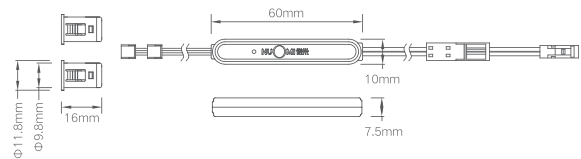

INSTALLATION INSTRUCTIONS

TECHNICAL DETAILS

Item No.	12222002
Size (mm)	Φ10x15mm
Color	Black
Input voltage	DC12-24V
Sensing distance	door control 3-5CM
Installation	(hole φ 10mm) Surface mounted / Built-in