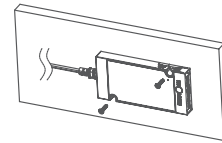

INSTALLATION INSTRUCTIONS

fix the power adapter on the cabinet board or wall