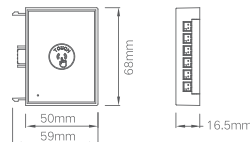

INSTALLATION INSTRUCTIONS

TECHNICAL DETAILS

Item No.	12281001
Size (mm)	59x68x16.5mm
Color	Black
Input voltage	12VDC
Output current	100W
Antenna	onboard or internal PCB wire
Installation	< 10M (spacious)