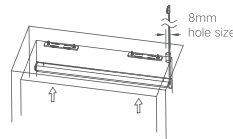

COLOR TEMPERATURE ADJUSTABLE

INSTALLATION INSTRUCTIONS

1. clip-on assembly

accessory position

Top drilling hole for wire

Side drilling hole for wire

Sticker attach

TECHNICAL DETAILS