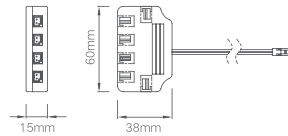

INSTALLATION INSTRUCTIONS

TECHNICAL DETAILS

Item No.	12281004
Size (mm)	0.3M/0.6M/1M
Color	Black
Material	UL2468、22AWG