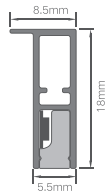

INSTALLATION INSTRUCTIONS

TECHNICAL DETAILS

Color Temperature	Item No.	Size (mm)	Power	Remark	
	Highclass grey	Matte black			
(3000K、 4000K、 6000K)	12450043	12450045	400mm	4W	
	12450063	12450065	600mm	6W	
	12450083	12450085	800mm	8W	
	12450103	12450105	1000mm	10W	
	12450123	12450125	1200mm	12W	
	12450153	12450155	1500mm	15W	
	12450183	12450185	1800mm	18W	both ends bonding wire with 2pcs of end cap
	12450283	12450285	2800mm	28W	
3000K	12453043	12453045	400mm	4W	
	12453063	12453065	600mm	6W	
	12453083	12453085	800mm	8W	
	12453103	12453105	1000mm	10W	
	12453123	12453125	1200mm	12W	
	12453153	12453155	1500mm	15W	
	12453183	12453185	1800mm	18W	both ends bonding wire with 2pcs of end cap
	12453283	12453285	2800mm	28W	
4000K	12454043	12454045	400mm	4W	
	12454063	12454065	600mm	6W	
	12454083	12454085	800mm	8W	
	12454103	12454105	1000mm	10W	
	12454123	12454125	1200mm	12W	
	12454153	12454155	1500mm	15W	
	12454183	12454185	1800mm	18W	both ends bonding wire with 2pcs of end cap
	12454283	12454285	2800mm	28W	
	12459991	bordeaux red	/	/	custom size
	12459992	champagne gold	/	/	custom size