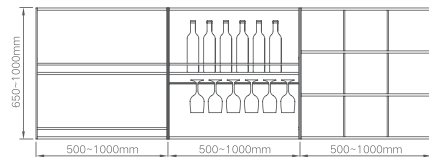

Design Reference