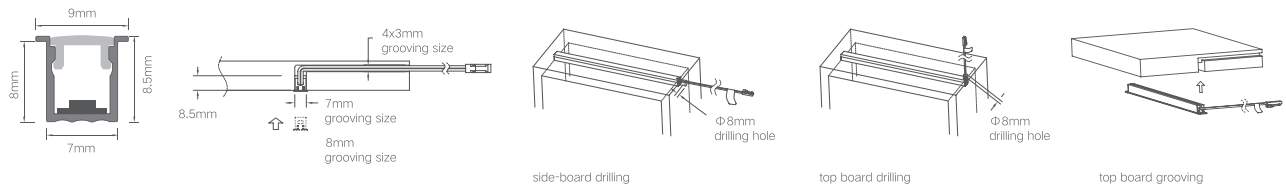

COLOR TEMPERATURE ADJUSTABLE

INSTALLATION INSTRUCTIONS

TECHNICAL DETAILS

Color Temperature	Item No.	Size (mm)	Power	Remark	
	Highclass grey	Matte black			
(3000K、4000K、6000K)	12310043	12310045	400mm	4W	
	12310063	12310065	600mm	6W	
	12310083	12310085	800mm	8W	
	12310103	12310105	1000mm	10W	
	12310123	12310125	1200mm	12W	
	12310153	12310155	1500mm	15W	
	12310183	12310185	1800mm	18W	both ends bonding wire with 2pcs of end cap
3000K	12310283	12310285	2800mm	28W	
	12313043	12313045	400mm	4W	
	12313063	12313065	600mm	6W	
	12313083	12313085	800mm	8W	
	12313103	12313105	1000mm	10W	
	12313123	12313125	1200mm	12W	
	12313153	12313155	1500mm	15W	both ends bonding wire with 2pcs of end cap
4000K	12313183	12313185	1800mm	18W	
	12313283	12313285	2800mm	28W	
	12314043	12314045	400mm	4W	
	12314063	12314065	600mm	6W	
	12314083	12314085	800mm	8W	
	12314103	12314105	1000mm	10W	
	12314123	12314125	1200mm	12W	both ends bonding wire with 2pcs of end cap
	12314153	12314155	1500mm	15W	
	12314183	12314185	1800mm	18W	
	12314283	12314285	2800mm	28W	
	12319991	bordeaux red	/	/	custom size
	12319992	champagne gold	/	/	custom size