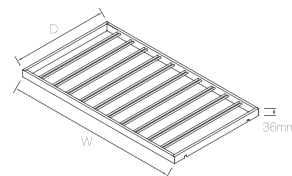

COLOR TEMPERATURE ADJUSTABLE

TECHNICAL DETAILS

Color Temperature	Item No.	Aluminium color	Size (mm)	Power	Sensor switch
(3000K, 4000K, 6000K)	13067011	bordeaux red	(W600-1000)x(D600)xH36	10W/m	no sensor switch (external available)
	13067012	champagne gold	(W600-1000)x(D600)xH36	10W/m	
	13067013	high-class grey	(W600-1000)x(D600)xH36	10W/m