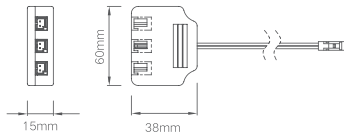

INSTALLATION INSTRUCTIONS

TECHNICAL DETAILS

Item No.	12281003
Size (mm)	0.3M/0.6M/1M
Color	Black
Material	UL2468、22AWG