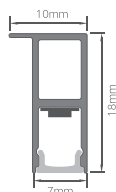

COLOR TEMPERATURE ADJUSTABLE

INSTALLATION INSTRUCTIONS

TECHNICAL DETAILS

Color Temperature	Item No.	Size (mm)	Power	Remark	
	Highclass grey	Matte black			
(3000K、4000K、6000K)	12350043	12350045	400mm	4W	
	12350063	12350065	600mm	6W	
	12350083	12350085	800mm	8W	
	12350103	12350105	1000mm	10W	
	12350123	12350125	1200mm	12W	
	12350153	12350155	1500mm	15W	
	12350183	12350185	1800mm	18W	both ends bonding wire with 2pcs of end cap
	12350283	12350285	2800mm	28W	
3000K	12353043	12353045	400mm	4W	
	12353063	12353065	600mm	6W	
	12353083	12353085	800mm	8W	
	12353103	12353105	1000mm	10W	
	12353123	12353125	1200mm	12W	
	12353153	12353155	1500mm	15W	
	12353183	12353185	1800mm	18W	both ends bonding wire with 2pcs of end cap
	12353283	12353285	2800mm	28W	
4000K	12354043	12354045	400mm	4W	
	12354063	12354065	600mm	6W	
	12354083	12354085	800mm	8W	
	12354103	12354105	1000mm	10W	
	12354123	12354125	1200mm	12W	
	12354153	12354155	1500mm	15W	
	12354183	12354185	1800mm	18W	both ends bonding wire with 2pcs of end cap
	12354283	12354285	2800mm	28W	
	12359991	bordeaux red	/	/	custom size
	12359992	champagne gold	/	/	custom size