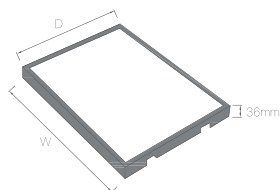

ALUMINUM FRAME GLASS SHELF WITH LIGHT

TECHNICAL DETAILS

Item No.	Aluminium color	Glass color	Size (mm)
13068011	bordeaux red	amber-yellow glass	(D600)xH36x(W300-1000)
13068012	champagne gold	amber-yellow glass	(D600)xH36x(W300-1000)
13068013	high-class grey	grey glass	(D600)xH36x(W300-1000)