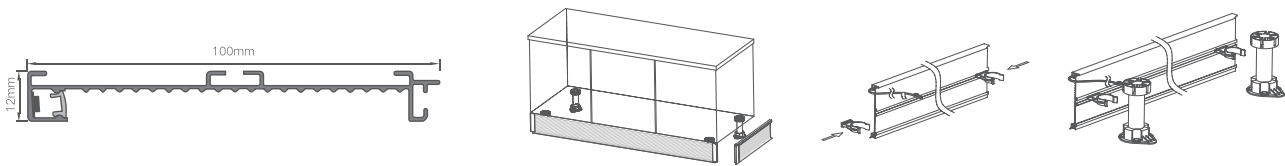

COLOR TEMPERATURE ADJUSTABLE

INSTALLATION INSTRUCTIONS

TECHNICAL DETAILS

Color Temperature	Item No.	Aluminium color	Size (mm)	Power	Remark	Sensor switch
(3000K、 4000K、6000K)	12650302	champagne gold	3000mm	10W/m		
	12650303	highclass grey	3000mm	10W/m		no sensor switch (external available)
	12650305	matte black	3000mm	10W/m