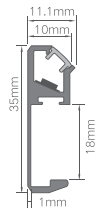

INSTALLATION INSTRUCTIONS

TECHNICAL DETAILS

Color Temperature	Item No.	Size (mm)	Power	Remark
	Highclass grey Matte black			
(3000K、4000K、6000K)	12370043 12370045	400mm	4W	
	12370063 12370065	600mm	6W	
	12370083 12370085	800mm	8W	
	12370103 12370105	1000mm	10W	
	12370123 12370125	1200mm	12W	both ends bonding wire
3000K	12373043 12373045	400mm	4W	
	12373063 12373065	600mm	6W	
	12373083 12373085	800mm	8W	
	12373103 12373105	1000mm	10W	
	12373123 12373125	1200mm	12W	both ends bonding wire
4000K	12374043 12374045	400mm	4W	
	12374063 12374065	600mm	6W	
	12374083 12374085	800mm	8W	
	12374103 12374105	1000mm	10W	
	12374123 12374125	1200mm	12W	both ends bonding wire
	12379991 bordeaux red	/	/	custom size
	12379992 champagne gold	/	/	custom size