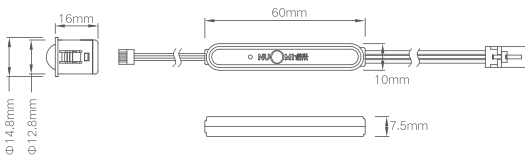

INSTALLATION INSTRUCTIONS

TECHNICAL DETAILS

Item No.	12222005
Size (mm)	Φ13x17mm
Color	Black
Input voltage	DC12-24V
Sensing distance	1-3m
Delay	30
Installation	(hole Φ 13mm) Surface mounted / Built-in