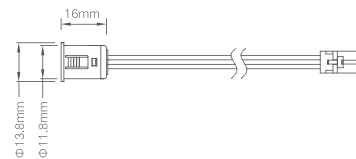

INSTALLATION INSTRUCTIONS

TECHNICAL DETAILS

Item No.	12222004
Size (mm)	Φ12x15mm
Color	Black
Input voltage	DC12-24V
Sensing distance	
Installation	(hole Φ 10mm) Surface mounted / Built-in