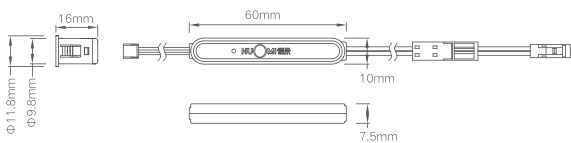

INSTALLATION INSTRUCTIONS

TECHNICAL DETAILS

Item No.	12222006
Size (mm)	Φ10x15mm
Color	Black
Input voltage	DC12-24V
Output current	36W
Sensing distance	hand sweep 5-8CM door control 3-5CM
Installation	(hole φ 12mm) Surface mounted / Built-in