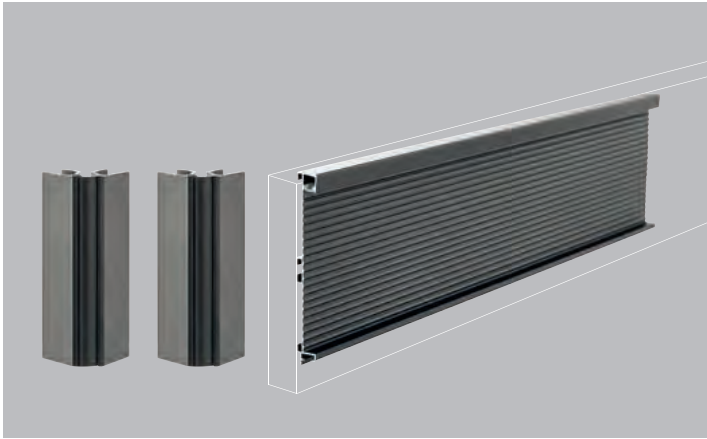

FEATURES

- Adjustable light color temperature and brilliance, lighting balance, service life over 70000 hours.
- Cutable length, Lighting downward
Applicable for cabinet, wardrobe baseboard.
- Waterproof.
- Ra>90.