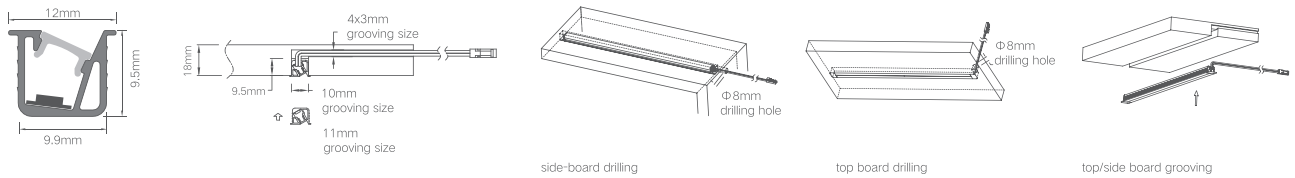

COLOR TEMPERATURE ADJUSTABLE

INSTALLATION INSTRUCTIONS

TECHNICAL DETAILS

Color Temperature	Item No.	Size (mm)	Power	Remark	
	Highclass grey	Matte black			
(3000K、4000K、6000K)	12320043	12320045	400mm	4W	
	12320063	12320065	600mm	6W	
	12320083	12320085	800mm	8W	
	12320103	12320105	1000mm	10W	
	12320123	12320125	1200mm	12W	
	12320153	12320155	1500mm	15W	
	12320183	12320185	1800mm	18W	
	12320283	12320285	2800mm	28W	both ends bonding wire with 2pcs of end cap
3000K	12323043	12323045	400mm	4W	
	12323063	12323065	600mm	6W	
	12323083	12323085	800mm	8W	
	12323103	12323105	1000mm	10W	
	12323123	12323125	1200mm	12W	
	12323153	12323155	1500mm	15W	
	12323183	12323185	1800mm	18W	
	12323283	12323285	2800mm	28W	both ends bonding wire with 2pcs of end cap
4000K	12324043	12324045	400mm	4W	
	12324063	12324065	600mm	6W	
	12324083	12324085	800mm	8W	
	12324103	12324105	1000mm	10W	
	12324123	12324125	1200mm	12W	
	12324153	12324155	1500mm	15W	
	12324183	12324185	1800mm	18W	
	12324283	12324285	2800mm	28W	both ends bonding wire with 2pcs of end cap
	12329991	bordeaux red	/	/	custom size
	12329992	champagne gold	/	/	custom size