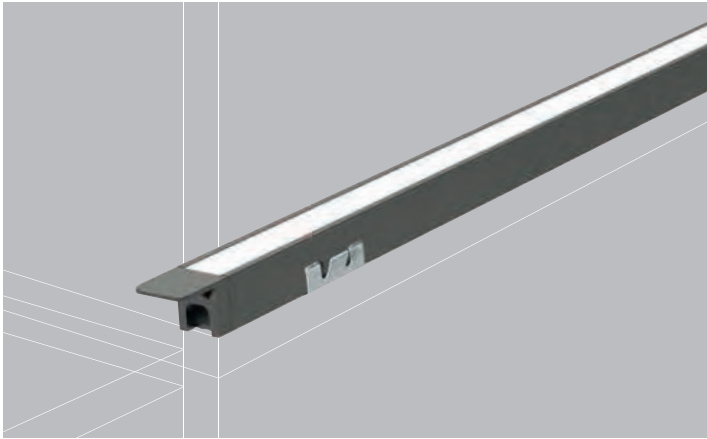

FEATURES

- Adjustable or Optional color temperature (3000K、4000K、6000K) , Adjustable brilliance,lighting balance, service life over 70000 hours.
- Built-in type installation, cuttable length, Lighting balance.
- PC lampshade, ultra-narrow design and has no crystal points. Suitable for side board or layered board.
- Ra>90.