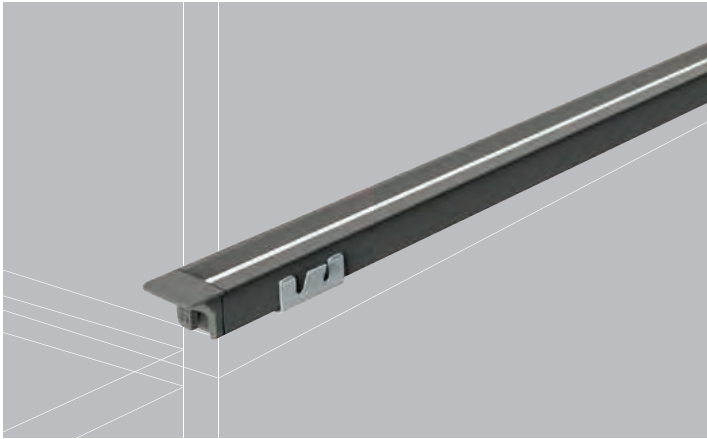

COLOR TEMPERATURE ADJUSTABLE

INSTALLATION INSTRUCTIONS

TECHNICAL DETAILS

Color Temperature	Item No.	Size (mm)	Power	Remark	
	Highclass grey	Matte black			
(3000K、4000K、6000K)	12310043	12310045	400mm	4W	
	12310063	12310065	600mm	6W	
	12310083	12310085	800mm	8W	
	12310103	12310105	1000mm	10W	
	12310123	12310125	1200mm	12W	
	12310153	12310155	1500mm	15W	
	12310183	12310185	1800mm	18W	both ends bonding wire with 2pcs of end cap
3000K	12310283	12310285	2800mm	28W	
	12313043	12313045	400mm	4W	
	12313063	12313065	600mm	6W	
	12313083	12313085	800mm	8W	
	12313103	12313105	1000mm	10W	
	12313123	12313125	1200mm	12W	
	12313153	12313155	1500mm	15W	both ends bonding wire with 2pcs of end cap
4000K	12313183	12313185	1800mm	18W	
	12313283	12313285	2800mm	28W	
	12314043	12314045	400mm	4W	
	12314063	12314065	600mm	6W	
	12314083	12314085	800mm	8W	
	12314103	12314105	1000mm	10W	
	12314123	12314125	1200mm	12W	both ends bonding wire with 2pcs of end cap
	12314153	12314155	1500mm	15W	
	12314183	12314185	1800mm	18W	
	12314283	12314285	2800mm	28W	
	12319991	bordeaux red	/	/	custom size
	12319992	champagne gold	/	/	custom size