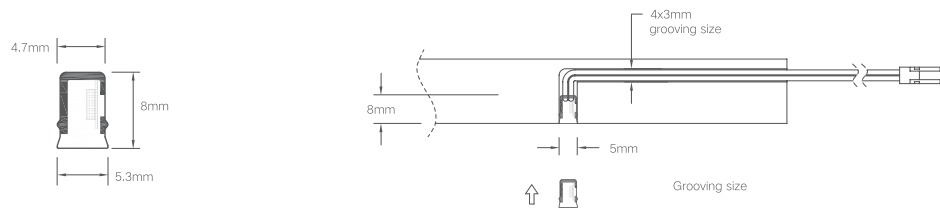

INSTALLATION INSTRUCTIONS

TECHNICAL DETAILS

Color Temperature	Item No.	Size (mm)	Power	Remark	Sensor switch
(3000K、 4000K、 6000K)	12670049	400mm	4W		
	12670069	600mm	6W		
	12670089	800mm	8W		
	12670109	1000mm	10W		Constant voltage driver
	12670129	1200mm	12W		
	12670289	2800mm	28W	both ends bonding wire	
	12670509	5000mm	50W		
3000K	12673049	400mm	4W		
	12673069	600mm	6W		
	12673089	800mm	8W		
	12673109	1000mm	10W		Constant voltage driver
	12673129	1200mm	12W		
	12673289	2800mm	28W	both ends bonding wire	
4000K	12674049	400mm	4W		
	12674069	600mm	6W		
	12674089	800mm	8W		
	12674109	1000mm	10W		Constant voltage driver
	12674129	1200mm	12W		
	12674289	2800mm	28W	both ends bonding wire	
	12674509	5000mm	50W