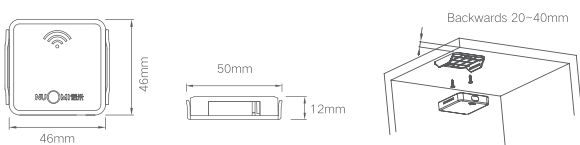

INSTALLATION INSTRUCTIONS

TECHNICAL DETAILS

Item No.	12221003
Size (mm)	L50xW46xH12mm
Color	Black
Input voltage	3VDC
Operating current	3~10uA
Sensing distance	20~40mm
Signal induction	5m
Installation	Surface mounted / Built-in