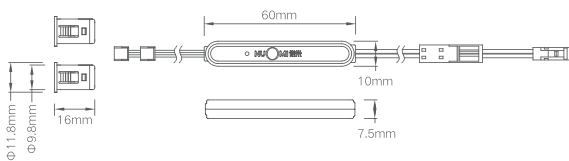

INSTALLATION INSTRUCTIONS

TECHNICAL DETAILS

Item No.	12222003
Size (mm)	Φ10x15mm
Color	Black
Input voltage	DC12-24V
Output current	36W
Sensing distance	door control 3-5CM
Installation	(hole Φ 10mm) Surface mounted / Built-in