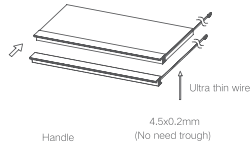

COLOR TEMPERATURE ADJUSTABLE

INSTALLATION INSTRUCTIONS