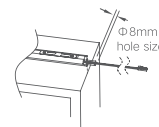

COLOR TEMPERATURE ADJUSTABLE

INSTALLATION INSTRUCTIONS

1. clip-on assembly

accessory position

Top drilling hole for wire

Side drilling hole for wire

Sticker attach

TECHNICAL DETAILS