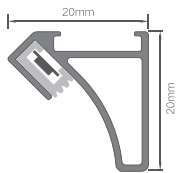

COLOR TEMPERATURE ADJUSTABLE

INSTALLATION INSTRUCTIONS

1. clip-on assembly

accessory position

Top drilling hole for wire

Side drilling hole for wire

Sticker attach

TECHNICAL DETAILS