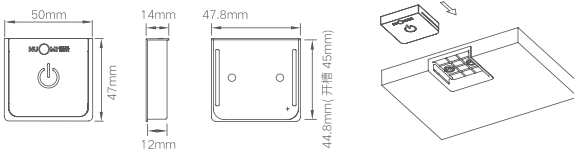

INSTALLATION INSTRUCTIONS

TECHNICAL DETAILS

Item No.	12221001
Size (mm)	Φ35X12.6mm Cover (40X40mm)
Input voltage	3VDC
Standby current	3-10UA
Sensing distance	Capacitive touch
Signal induction	5m
Installation	Built-in