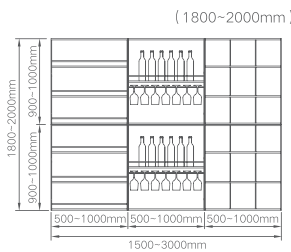

Design Reference