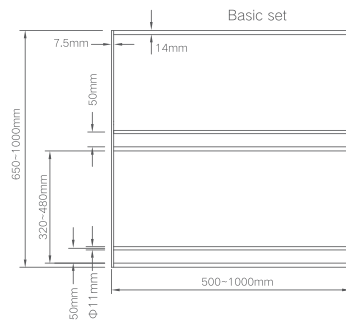

Module Of Product