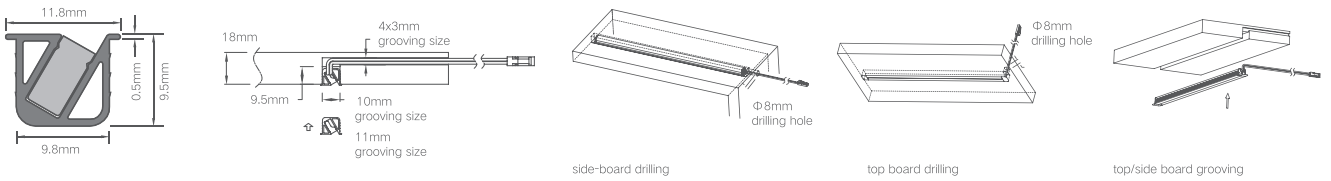

COLOR TEMPERATURE ADJUSTABLE

INSTALLATION INSTRUCTIONS

TECHNICAL DETAILS

Color Temperature	Item No.	Size (mm)	Power	Remark	
	Highclass grey	Matte black			
(3000K、 4000K、 6000K)	12420043	12420045	400mm	4W	
	12420063	12420065	600mm	6W	
	12420083	12420085	800mm	8W	
	12420103	12420105	1000mm	10W	
	12420123	12420125	1200mm	12W	
	12420153	12420155	1500mm	15W	
	12420183	12420185	1800mm	18W	both ends bonding wire with 2pcs of end cap
3000K	12420283	12420285	2800mm	28W	
	12423043	12423045	400mm	4W	
	12423063	12423065	600mm	6W	
	12423083	12423085	800mm	8W	
	12423103	12423105	1000mm	10W	
	12423123	12423125	1200mm	12W	
	12423153	12423155	1500mm	15W	both ends bonding wire with 2pcs of end cap
4000K	12423183	12423185	1800mm	18W	
	12423283	12423285	2800mm	28W	
	12424043	12424045	400mm	4W	
	12424063	12424065	600mm	6W	
	12424083	12424085	800mm	8W	
	12424103	12424105	1000mm	10W	
	12424123	12424125	1200mm	12W	both ends bonding wire with 2pcs of end cap
	12424153	12424155	1500mm	15W	
	12424183	12424185	1800mm	18W	
	12424283	12424285	2800mm	28W	
	12429991	bordeaux red	/	/	custom size
	12429992	champagne gold	/	/	custom size