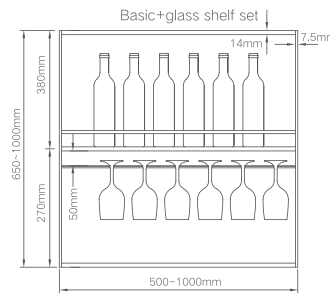

Module Of Product