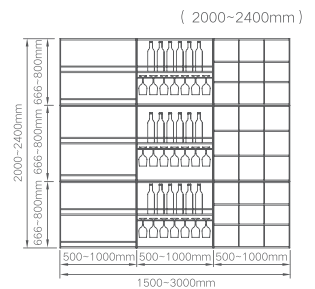

Design Reference