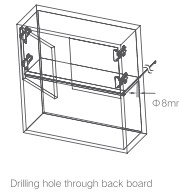

INSTALLATION INSTRUCTIONS

TECHNICAL DETAILS

Color Temperature	Item No.			Size (mm)	Power	Sensor switch
3000K	Champagne golden	Highclass grey	Matte black			
	12513042	12513043	12513045	413mm	5W	hand sweep sensor switch
	12513062	12513063	12513065	563mm	6W	
	12513082	12513083	12513085	763mm	8W	
	12513092	12513093	12513095	863mm	9W	
4000K	12514042	12514043	12514045	413mm	5W	
4000K	12514062	12514063	12514065	563mm	6W	hand sweep sensor switch
	12514082	12514083	12514085	763mm	8W	
	12514092	12514093	12514095	863mm	9W