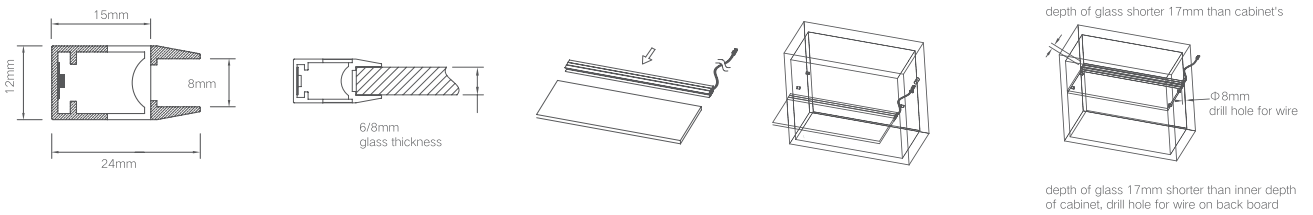

COLOR TEMPERATURE ADJUSTABLE

INSTALLATION INSTRUCTIONS

TECHNICAL DETAILS

Color Temperature	Item No.	Color	Size (mm)	Power	Remark	Sensor switch
(3000K、 4000K、 6000K)	12620043	highclass grey	400mm	4W		
	12620063	highclass grey	600mm	6W		
	12620083	highclass grey	800mm	8W		
	12620103	highclass grey	1000mm	10W		
	12620123	highclass grey	1200mm	12W	both ends bonding wire	no sensor switch (external available)
3000K	12623043	highclass grey	400mm	4W		
	12623063	highclass grey	600mm	6W		
	12623083	highclass grey	800mm	8W		
	12623103	highclass grey	1000mm	10W		
	12623123	highclass grey	1200mm	12W	both ends bonding wire	
4000K	12624043	highclass grey	400mm	4W		
	12624063	highclass grey	600mm	6W		no sensor switch (external available)
	12624083	highclass grey	800mm	8W		
	12624103	highclass grey	1000mm	10W		
	12624123	highclass grey	1200mm	12W	both ends bonding wir