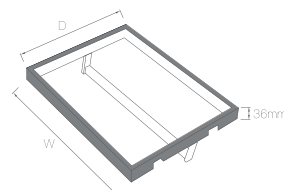

ALUMINUM FRAME GLASS SHELF WITH LIGHT AND HANGING ROD

TECHNICAL DETAILS

Item No.	Aluminium color	Glass color	Size (mm)
13068021	bordeaux red	amber-yellow glass	(D600)xH36x(W600-1000)
13068022	champagne gold	amber-yellow glass	(D600)xH36x(W600-1000)
13068023	high-class grey	grey glass	(D600)xH36x(W600-1000)