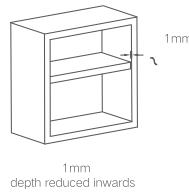

INSTALLATION INSTRUCTIONS

TECHNICAL DETAILS

Color Temperature	Item No.	Size (mm)	Power	Remark
	Highclass grey Matte black			
(3000K、4000K、6000K)	12370043 12370045	400mm	4W	
	12370063 12370065	600mm	6W	
	12370083 12370085	800mm	8W	
	12370103 12370105	1000mm	10W	
	12370123 12370125	1200mm	12W	both ends bonding wire
3000K	12373043 12373045	400mm	4W	
	12373063 12373065	600mm	6W	
	12373083 12373085	800mm	8W	
	12373103 12373105	1000mm	10W	
	12373123 12373125	1200mm	12W	both ends bonding wire
4000K	12374043 12374045	400mm	4W	
	12374063 12374065	600mm	6W	
	12374083 12374085	800mm	8W	
	12374103 12374105	1000mm	10W	
	12374123 12374125	1200mm	12W	both ends bonding wire
	12379991 bordeaux red	/	/	custom size
	12379992 champagne gold	/	/	custom size