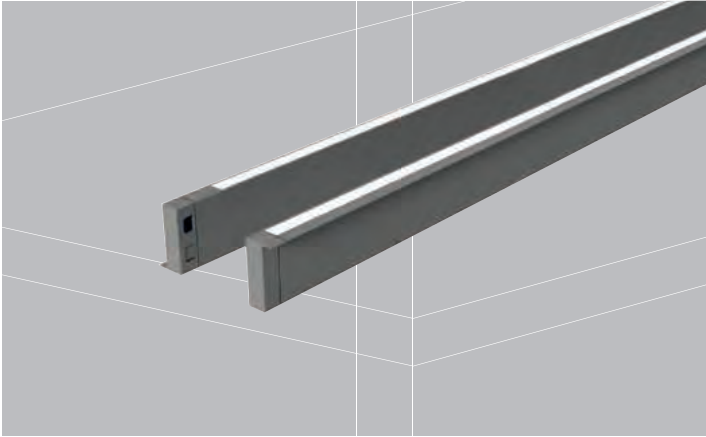

COLOR TEMPERATURE ADJUSTABLE

INSTALLATION INSTRUCTIONS

TECHNICAL DETAILS

Color Temperature	Item No.	Size (mm)	Power	Remark	
	Highclass grey	Matte black			
(3000K、 4000K、 6000K)	12420043	12420045	400mm	4W	
	12420063	12420065	600mm	6W	
	12420083	12420085	800mm	8W	
	12420103	12420105	1000mm	10W	
	12420123	12420125	1200mm	12W	
	12420153	12420155	1500mm	15W	
	12420183	12420185	1800mm	18W	both ends bonding wire with 2pcs of end cap
3000K	12420283	12420285	2800mm	28W	
	12423043	12423045	400mm	4W	
	12423063	12423065	600mm	6W	
	12423083	12423085	800mm	8W	
	12423103	12423105	1000mm	10W	
	12423123	12423125	1200mm	12W	
	12423153	12423155	1500mm	15W	both ends bonding wire with 2pcs of end cap
4000K	12423183	12423185	1800mm	18W	
	12423283	12423285	2800mm	28W	
	12424043	12424045	400mm	4W	
	12424063	12424065	600mm	6W	
	12424083	12424085	800mm	8W	
	12424103	12424105	1000mm	10W	
	12424123	12424125	1200mm	12W	both ends bonding wire with 2pcs of end cap
	12424153	12424155	1500mm	15W	
	12424183	12424185	1800mm	18W	
	12424283	12424285	2800mm	28W	
	12429991	bordeaux red	/	/	custom size
	12429992	champagne gold	/	/	custom size