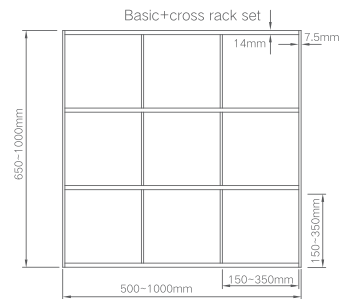

Module Of Product