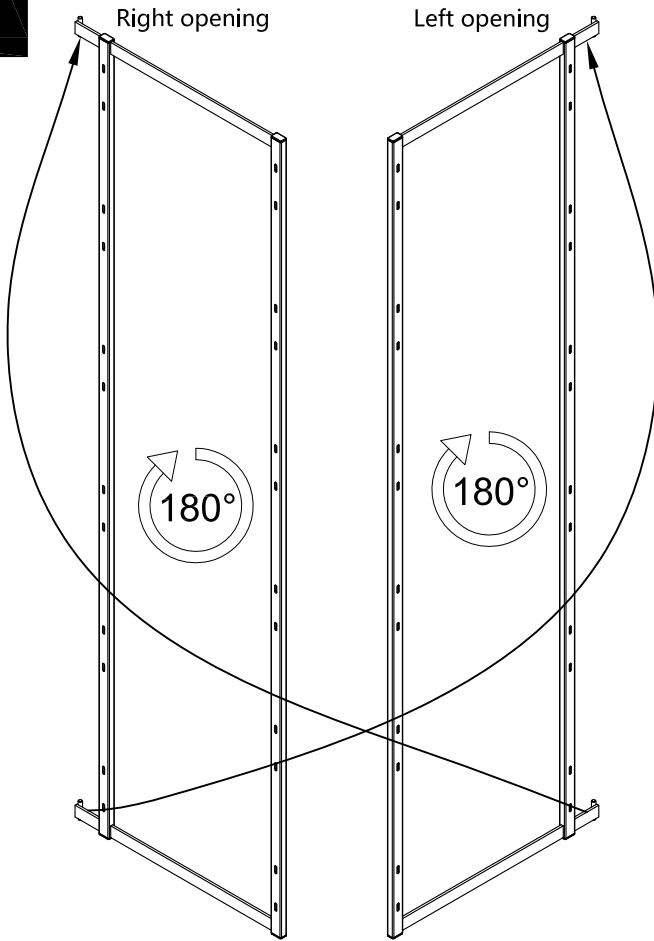

**2**

RIGHT OPENING

LEFT OPENING

4 TIERS	
X	Y
1106	1064
5 TIERS	
X	Y
1406	1364
6 TIERS	
X	Y
1706	1664

1X

2X

1X

2X

**4****4.1****5.1**

5

The small basket frame rotate 180° as shown left install/right install

6

2X

6.1

6.2

6.3

7

right mounted

(For left mounted door mirror image)

7.1

7.2

2X

1X

8